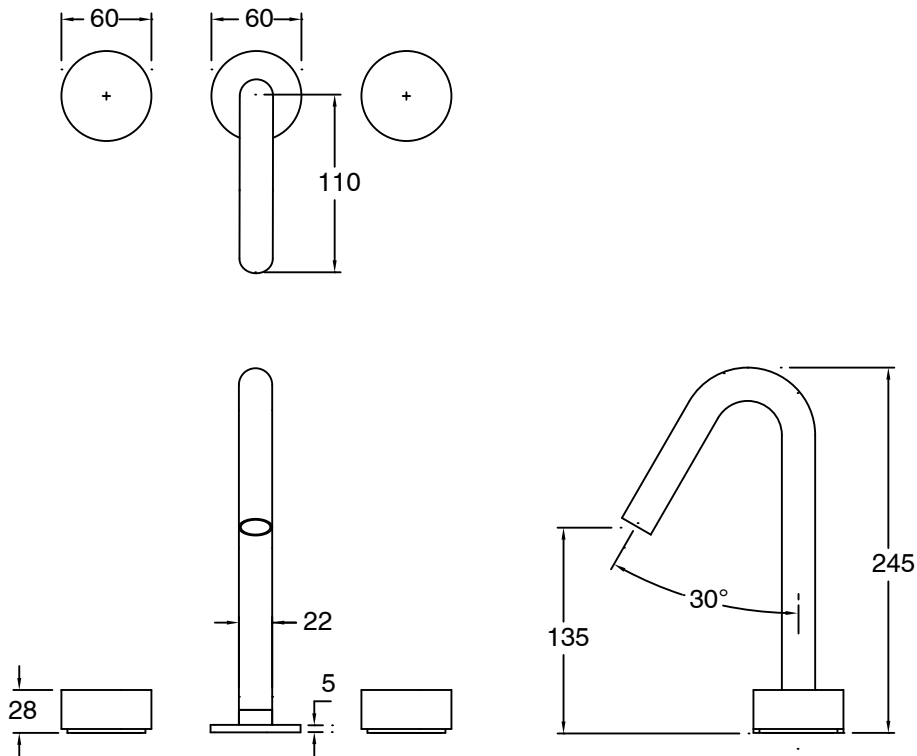

SUSSEX

Sussex Pure Basin Set with Diamond Textured Handles PVD Brushed Gunmetal (5 Star) Lead Free

47027

SPECIFICATIONS	
Recommended Use	Residential;Commercial
Colour Finish	Brushed Gunmetal
Primary Material	Lead Free Brass
Recommended Pressure Range	150 - 500 kPa as per AS3500
Max Continuous Working Temperature (deg C)	65
Min Continuous Working Temperature (deg C)	1
WARRANTY	
Residential Use (Years)	40
Commercial Use (Years)	10
<i>Please refer to Sussex Warranty page for full Terms and Conditions</i>	

Disclaimer: Products in this specification manual must by regulation be installed by licensed and registered trade people. The manufacturer/distributor reserves the right to vary specifications or delete models from their range without prior notification. Dimensions are nominal measurements only. Dimensions and set-outs listed are correct at time of publication however the manufacturer/distributor takes no responsibility for printing errors.