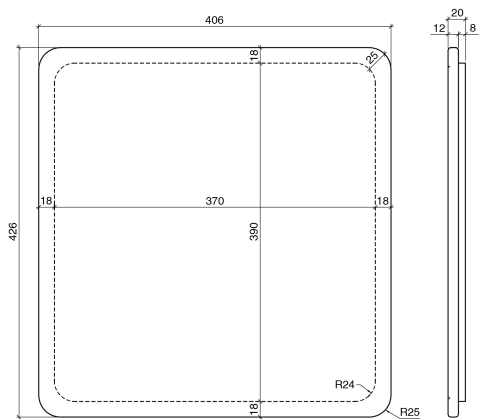

Memo Hugo or Zenna Chopping Board

SPECIFICATIONS

Recommended Use	Residential;Commercial	
Material	Solid Wood	
Colour	Ash	
Options	Small:	215mm x 426mm
	Large:	406mm x 426mm

WARRANTY

Spare Parts & Labour (Years)	1
------------------------------	---

Please refer to Memo Warranty Page for full Terms and Conditions

Small: 225mm x 426mm
2409998

Large: 406mm x 426mm
2409999

Small: 225mm x 426mm
2409998

Large: 406mm x 426mm
2409999

CLEANING RECOMMENDATIONS:

Dimensions are nominal measurements only.

Disclaimer: Products in this specification manual must by regulation be installed by licensed and registered trade people. The manufacturer/distributor reserves the right to vary specifications or delete models from their range without prior notification. Dimensions are nominal measurements only. Dimensions and set-outs listed are correct at time of publication however the manufacturer/distributor takes no responsibility for printing errors.