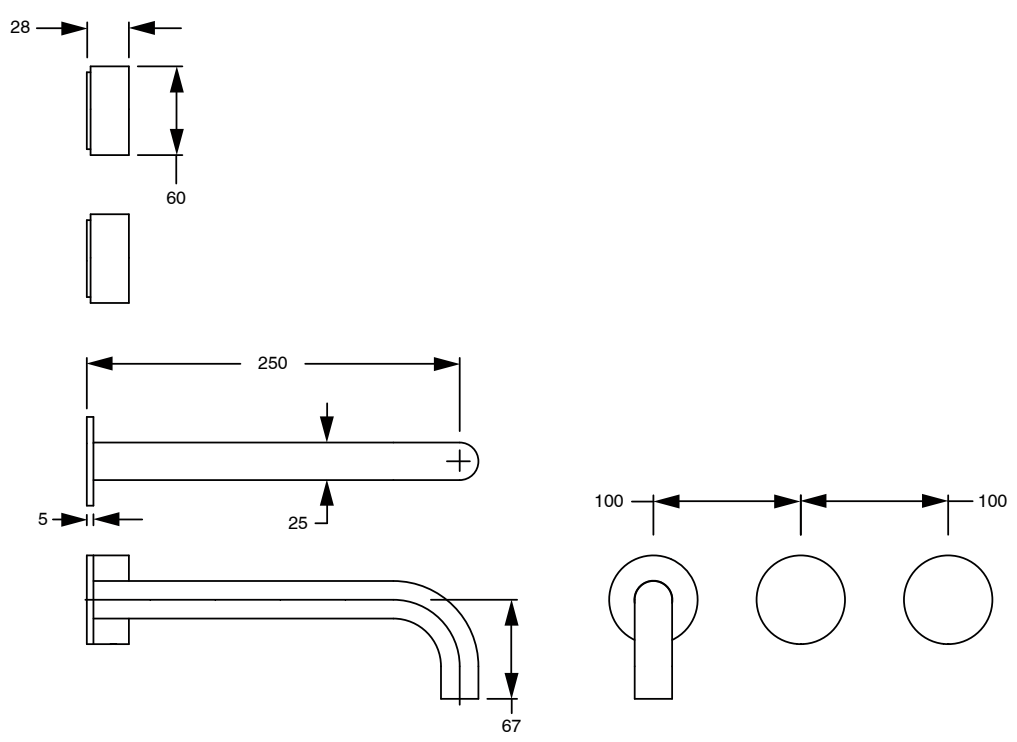

SUSSEX

Sussex Pure Wall Bath Hostess System 250mm with Cirque Textured Handles Chrome Lead Free

46871

SPECIFICATIONS

Recommended Use	Residential;Commercial
Colour Finish	Polished Chrome
Primary Material	Lead Free Brass
Recommended Pressure Range	150 - 500 kPa as per AS3500
Max Continuous Working Temperature (deg C)	65
Min Continuous Working Temperature (deg C)	1

WARRANTY

Residential Use (Years)	40
Commercial Use (Years)	10

Please refer to Sussex Warranty page for full Terms and Conditions

Dimensions are nominal measurements only.

CLEANING RECOMMENDATIONS:

We recommend the use of soapy water or approved cleaners. This product should not be cleaned with abrasive materials. Damage caused by any improper treatment is not covered by the product warranty. Refer to Warranty Conditions

Disclaimer: Products in this specification manual must by regulation be installed by licensed and registered trade people. The manufacturer/distributor reserves the right to vary specifications or delete models from their range without prior notification. Dimensions are nominal measurements only. Dimensions and set-outs listed are correct at time of publication however the manufacturer/distributor takes no responsibility for printing errors.

Published 14/05/2026

To see the complete Sussex range go to www.reece.com.au