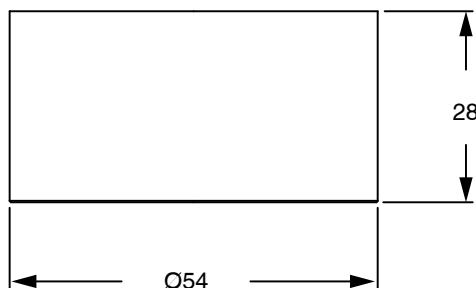

SUSSEX

Sussex Pure Diverter with Diamond Textured Handle PVD Brushed Bronze Lead Free

47239

SPECIFICATIONS	
Recommended Use	Residential;Commercial
Colour Finish	Brushed Bronze
Primary Material	Lead Free Brass
Recommended Pressure Range	150 - 500 kPa as per AS3500
Max Continuous Working Temperature (deg C)	65
Min Continuous Working Temperature (deg C)	1
WARRANTY	
Residential Use (Years)	40
Commercial Use (Years)	10
<i>Please refer to Sussex Warranty page for full Terms and Conditions</i>	