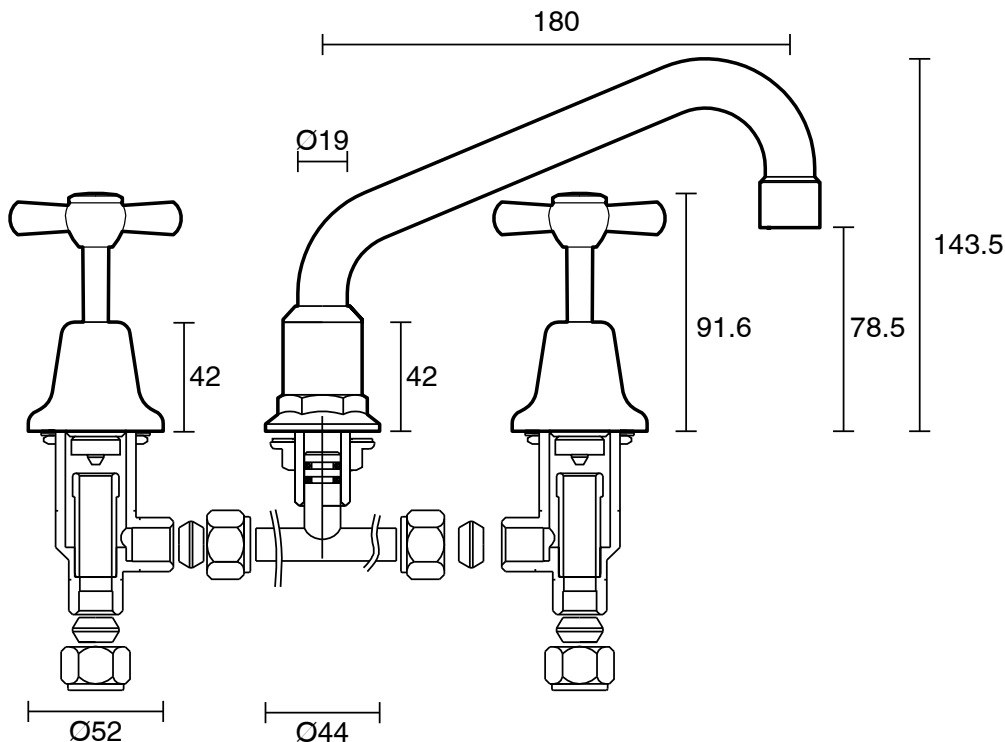

Posh Bristol Hob Sink Set Adjustable Chrome (4 Star)

9502201

SPECIFICATIONS

Recommended Use	Residential;Commercial
Colour Finish	Polished Chrome
Primary Material	DR Brass
Recommended Pressure Range	150 - 500 kPa as per AS3500
Max Continuous Working Temperature (deg C)	80
Min Continuous Working Temperature (deg C)	5
Hot Water Unit Suitability	Storage Tank;Continuous Flow

WARRANTY

Residential & Commercial Use (Years)	25
Spare Parts & Labour (Years)	1

Please refer to Posh Warranty Page for full Terms and Conditions

Dimensions are nominal measurements only.

CLEANING RECOMMENDATIONS:

We recommend the use of soapy water or approved cleaners. This product should not be cleaned with abrasive materials. Damage caused by any improper treatment is not covered by the product warranty. Refer to Warranty Conditions

Disclaimer: Products in this specification manual must by regulation be installed by licensed and registered trade people. The manufacturer/distributor reserves the right to vary specifications or delete models from their range without prior notification. Dimensions are nominal measurements only. Dimensions and set-outs listed are correct at time of publication however the manufacturer/distributor takes no responsibility for printing errors.

Published 01/04/2026

To see the complete Posh range go to
www.reece.com.au