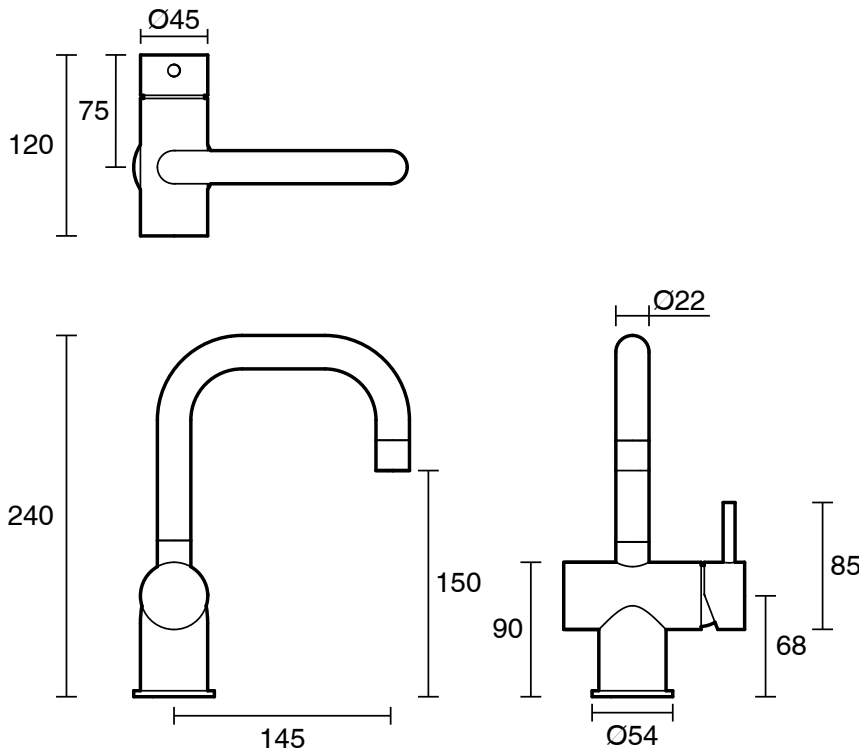

SUSSEX

Scala Basin / Sink Mixer Square Small Right Hand PVD Brushed Platinum Gold (4 Star) Lead Free

52393

SPECIFICATIONS	
Recommended Use	Residential;Commercial
Colour Finish	Brushed Platinum Gold
Primary Material	Lead Free Brass
Recommended Pressure Range	150 - 500 kPa as per AS3500
Max Continuous Working Temperature (deg C)	65
Min Continuous Working Temperature (deg C)	1
WARRANTY	
Residential Use (Years)	40
Commercial Use (Years)	10
<i>Please refer to Sussex Warranty page for full Terms and Conditions</i>	

Disclaimer: Products in this specification manual must by regulation be installed by licensed and registered trade people. The manufacturer/distributor reserves the right to vary specifications or delete models from their range without prior notification. Dimensions are nominal measurements only. Dimensions and set-outs listed are correct at time of publication however the manufacturer/distributor takes no responsibility for printing errors.