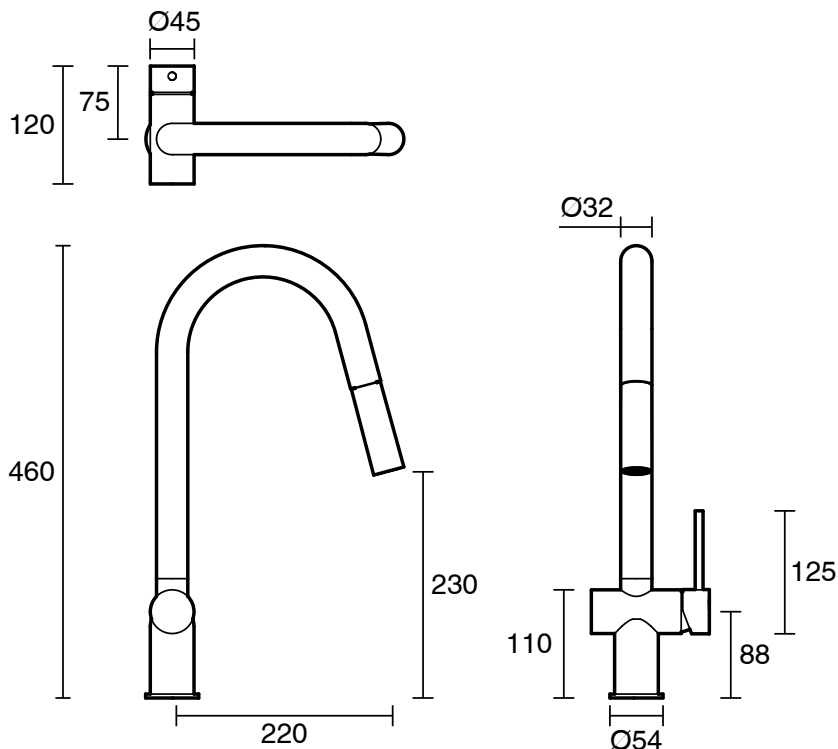

SUSSEX

Scala Pull Out Sink Mixer PVD Matte Black (4 Star) Lead Free

52325

SPECIFICATIONS	
Recommended Use	Residential;Commercial
Colour Finish	Matte Black
Primary Material	Lead Free Brass
Recommended Pressure Range	150 - 500 kPa as per AS3500
Max Continuous Working Temperature (deg C)	65
Min Continuous Working Temperature (deg C)	1
WARRANTY	
Residential Use (Years)	40
Commercial Use (Years)	10
<i>Please refer to Sussex Warranty page for full Terms and Conditions</i>	

Disclaimer: Products in this specification manual must by regulation be installed by licensed and registered trade people. The manufacturer/distributor reserves the right to vary specifications or delete models from their range without prior notification. Dimensions are nominal measurements only. Dimensions and set-outs listed are correct at time of publication however the manufacturer/distributor takes no responsibility for printing errors.