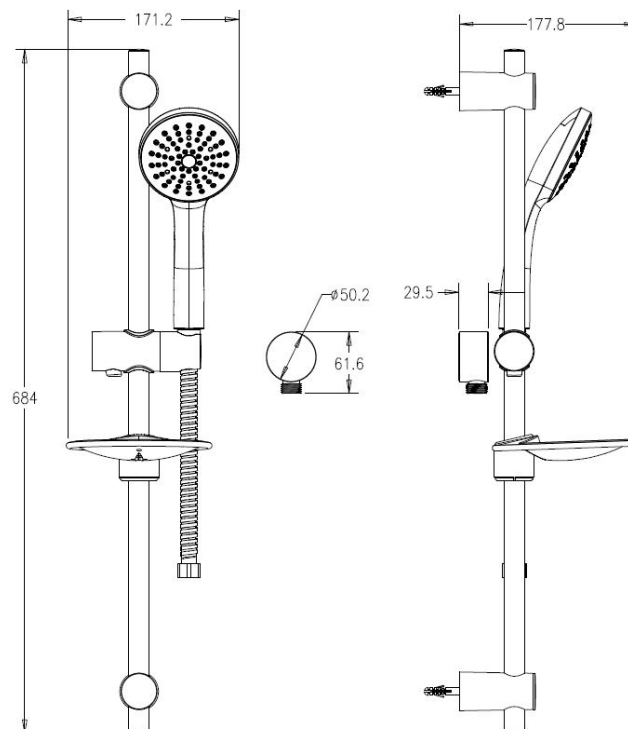

Posh Solus MK3 Rail Shower 1 Function Chrome (4 Star)

2213353

SPECIFICATIONS

Recommended Use	Residential;Commercial
Colour Finish	Polished Chrome
Primary Material	Brass
Recommended Pressure Range	150 - 500 kPa as per AS3500
Max Continuous Working Temperature (deg C)	60
Min Continuous Working Temperature (deg C)	5
Hot Water Unit Suitability	Storage Tank;Continuous Flow

WARRANTY

Residential & Commercial Use (Years)	25
Parts Replacement Only (Years)	1

Please refer to Posh Warranty Page for full Terms and Conditions

Dimensions are nominal measurements only.

CLEANING RECOMMENDATIONS:

We recommend the use of soapy water or approved cleaners. This product should not be cleaned with abrasive materials. Damage caused by any improper treatment is not covered by the product warranty. Refer to Warranty Conditions

Disclaimer: Products in this specification manual must by regulation be installed by licensed and registered trade people. The manufacturer/distributor reserves the right to vary specifications or delete models from their range without prior notification. Dimensions are nominal measurements only. Dimensions and set-outs listed are correct at time of publication however the manufacturer/distributor takes no responsibility for printing errors.

Published 01/04/2026

To see the complete Posh range go to
www.reece.com.au