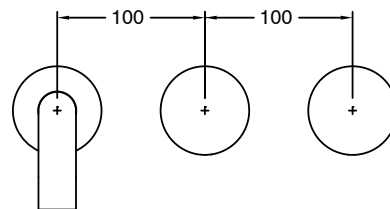

SUSSEX

**Sussex Pure Wall Basin Hostess System 200mm Right Hand with Linear Textured Handles
PVD Brushed Nickel (3 Star)
9511551**

SPECIFICATIONS

Recommended Use	Residential;Commercial
Colour Finish	Brushed Nickel
Primary Material	DR Brass
Recommended Pressure Range	150 - 500 kPa as per AS3500
Max Continuous Working Temperature (deg C)	65
Min Continuous Working Temperature (deg C)	1

WARRANTY

Residential Use (Years)	40
Commercial Use (Years)	10

Please refer to Sussex Warranty page for full Terms and Conditions