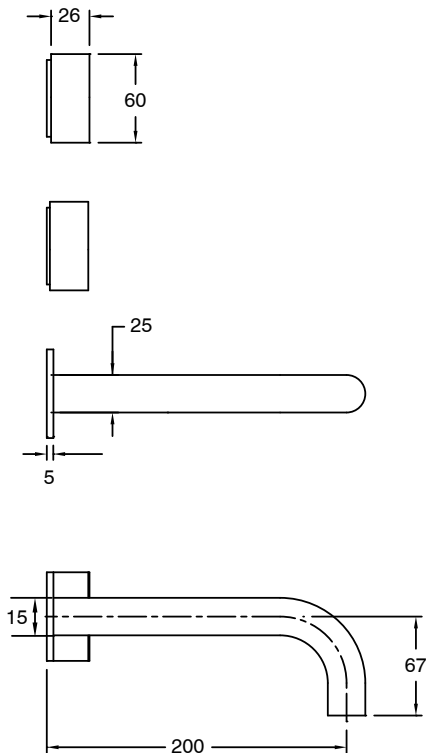

SUSSEX

**Sussex Pure Wall Basin Hostess System 200mm Right Hand with Linear Textured Handles
PVD Brushed Nickel (3 Star)
9511551**

SPECIFICATIONS

Recommended Use	Residential;Commercial
Colour Finish	Brushed Nickel
Primary Material	DR Brass
Recommended Pressure Range	150 - 500 kPa as per AS3500
Max Continuous Working Temperature (deg C)	65
Min Continuous Working Temperature (deg C)	1

WARRANTY

Residential Use (Years)	40
Commercial Use (Years)	10

Please refer to Sussex Warranty page for full Terms and Conditions