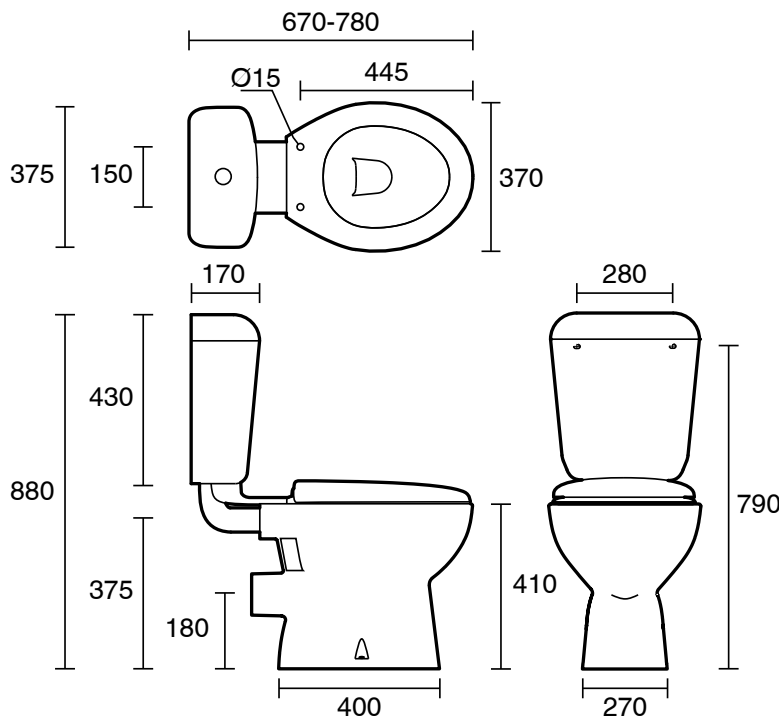

Posh Solus Round Link Toilet Suite P Trap with Soft Close Seat White (4 Star)

1810709

SPECIFICATIONS

Recommended Use	Residential;Commercial
Pan Material	Vitreous China
Toilet Seat Material	Plastic Link and Seat
Weight of Pan	18 kg
Weight of Cistern	14 kg
Water Inlet Position	Bottom Inlet (Reversible right or left)
Toilet Seat Type	Soft Close Seat and Link Piece (Supplied)
Rim Configuration	Box Rim
Pan Outlet Type	P Trap
Pan Fixing	Fixed to floor using fixing bolts (not supplied) and bedded with sealant
Inlet Valve Recommended Maximum Pressure	500 kPa

WARRANTY

Residential & Commercial Use (Years)	25
Spare Parts & Labour (Years)	1

Please refer to Posh Warranty Page for full Terms and Conditions

Dimensions are nominal measurements only.

CLEANING RECOMMENDATIONS:

We recommend the use of soapy water or approved cleaners. This product should not be cleaned with abrasive materials. Damage caused by any improper treatment is not covered by the product warranty. Refer to Warranty Conditions

Disclaimer: Products in this specification manual must by regulation be installed by licensed and registered trade people. The manufacturer/distributor reserves the right to vary specifications or delete models from their range without prior notification. Dimensions are nominal measurements only. Dimensions and set-outs listed are correct at time of publication however the manufacturer/distributor takes no responsibility for printing errors.

Published 01/04/2026

To see the complete Posh range go to www.reece.com.au/bathrooms