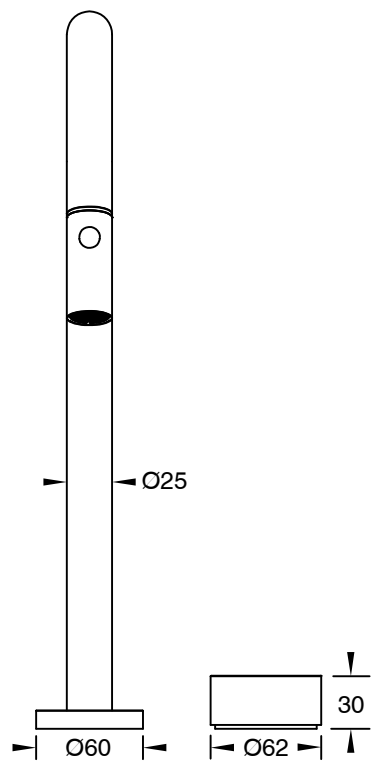

SUSSEX

**Sussex Pure Progressive Sink Mixer Set Pull Out Spray with Cirque Textured Handles
PVD Brushed Gold (4 Star) Lead Free
50594**

SPECIFICATIONS	
Recommended Use	Residential;Commercial
Colour Finish	Brushed Gold
Primary Material	Lead Free Brass
Recommended Pressure Range	150 - 500 kPa as per AS3500
Max Continuous Working Temperature (deg C)	65
Min Continuous Working Temperature (deg C)	1
WARRANTY	
Residential Use (Years)	40
Commercial Use (Years)	10
<i>Please refer to Sussex Warranty page for full Terms and Conditions</i>	