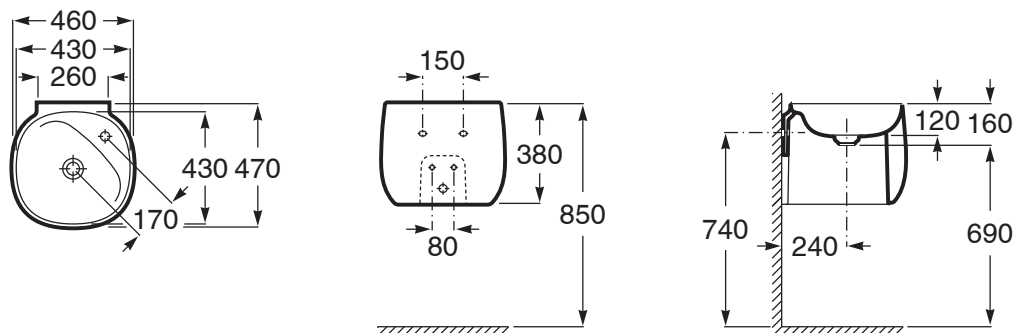

Roca Beyond Semi Totem Wall Hung Basin with Fixings 1 Tap Hole 430mm x 430mm White

1703153

SPECIFICATIONS

Recommended Use	Residential;Commercial
Primary Material	Fine Ceramic
Colour Finish	White
Bowl Capacity (L)	6.5
Weight (kg)	20.5
Taphole Configuration	One
Overflow Included	No
Plug & Waste Included	No

WARRANTY

Residential & Commercial Use (Years)	25
Spare Parts & Labour (Years)	1

Please refer to Roca Warranty page for full Terms and Conditions

Dimensions are nominal measurements only.

CLEANING RECOMMENDATIONS:

We recommend the use of soapy water or approved cleaners. This product should not be cleaned with abrasive materials. Damage caused by any improper treatment is not covered by the product warranty. Refer to Warranty Conditions

Disclaimer: Products in this specification manual must by regulation be installed by licensed and registered trade people. The manufacturer/distributor reserves the right to vary specifications or delete models from their range without prior notification. Dimensions are nominal measurements only. Dimensions and set-outs listed are correct at time of publication however the manufacturer/distributor takes no responsibility for printing errors.

Published 18/05/2026

To see the complete Roca range go to
www.reece.com.au