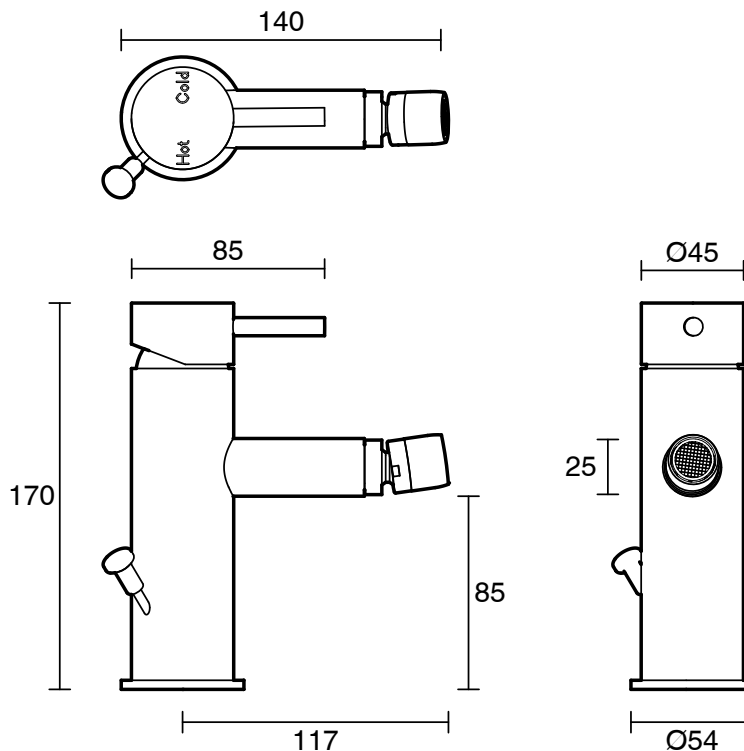

SUSSEX

Sussex Scala Bidet Mixer PVD Brushed Platinum Gold Lead Free

51291

SPECIFICATIONS	
Recommended Use	Residential;Commercial
Colour Finish	Brushed Platinum Gold
Primary Material	Lead Free Brass
Recommended Pressure Range	150 - 500 kPa as per AS3500
Max Continuous Working Temperature (deg C)	65
Min Continuous Working Temperature (deg C)	1
WARRANTY	
Residential Use (Years)	40
Commercial Use (Years)	10
<i>Please refer to Sussex Warranty page for full Terms and Conditions</i>	

Disclaimer: Products in this specification manual must by regulation be installed by licensed and registered trade people. The manufacturer/distributor reserves the right to vary specifications or delete models from their range without prior notification. Dimensions are nominal measurements only. Dimensions and set-outs listed are correct at time of publication however the manufacturer/distributor takes no responsibility for printing errors.