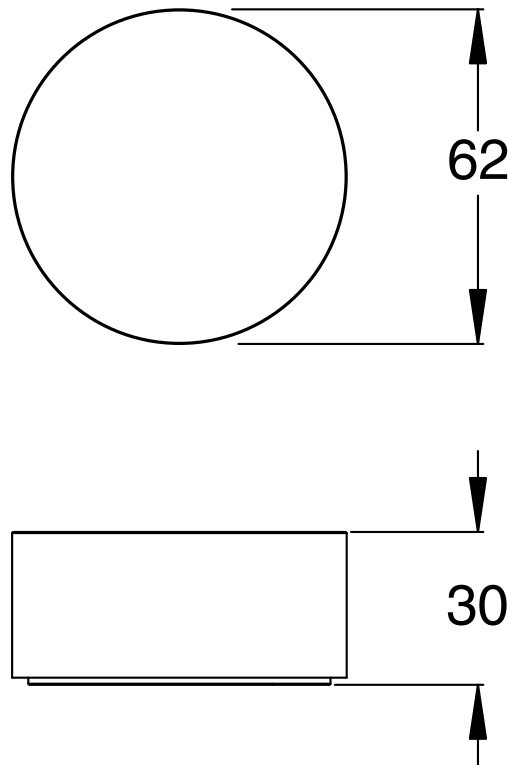

SUSSEX

Sussex Pure Progressive Top Mount Hob Mixer with Cirque Textured Handles
PVD Matte Black Lead Free
50641

SPECIFICATIONS

Recommended Use	Residential;Commercial
Colour Finish	Matte Black
Primary Material	Lead Free Brass
Recommended Pressure Range	150 - 500 kPa as per AS3500
Max Continuous Working Temperature (deg C)	65
Min Continuous Working Temperature (deg C)	1

WARRANTY

Residential Use (Years)	40
Commercial Use (Years)	10

Please refer to Sussex Warranty page for full Terms and Conditions

Dimensions are nominal measurements only.

CLEANING RECOMMENDATIONS:

We recommend the use of soapy water or approved cleaners. This product should not be cleaned with abrasive materials. Damage caused by any improper treatment is not covered by the product warranty. Refer to Warranty Conditions

Disclaimer: Products in this specification manual must by regulation be installed by licensed and registered trade people. The manufacturer/distributor reserves the right to vary specifications or delete models from their range without prior notification. Dimensions are nominal measurements only. Dimensions and set-outs listed are correct at time of publication however the manufacturer/distributor takes no responsibility for printing errors.

Published 07/05/2026

To see the complete Sussex range go to www.reece.com.au