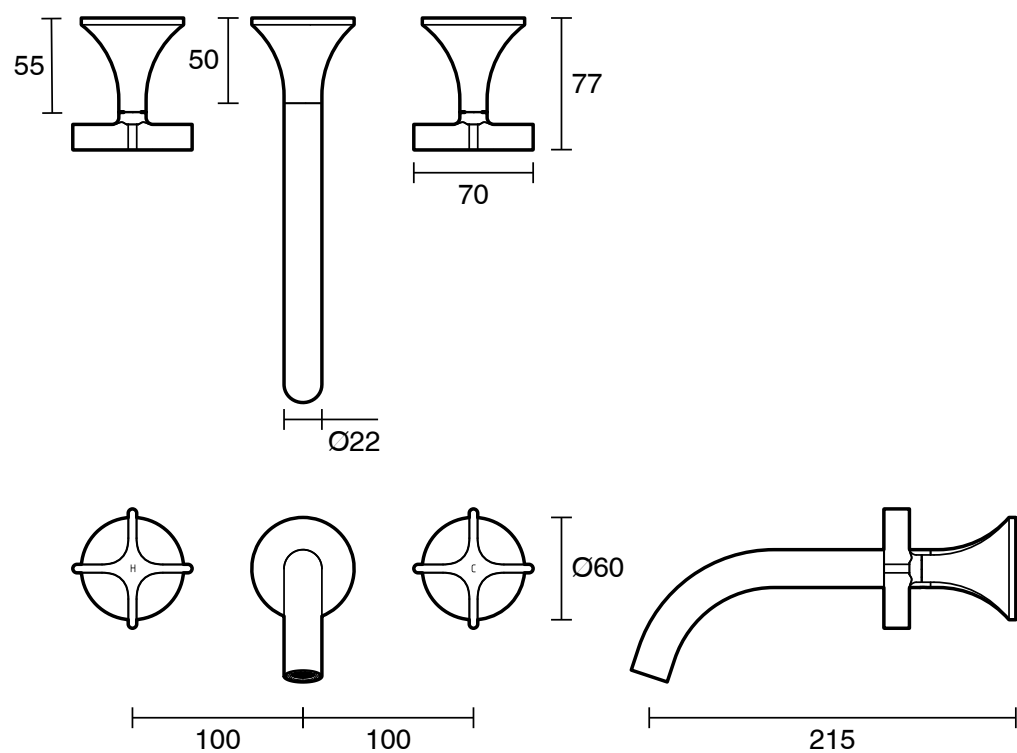

SUSSEX

Sussex Oria Cross Handle Wall Basin Set 215mm Outlet PVD Brushed Gold (5 Star) Lead Free

39660

SPECIFICATIONS	
Recommended Use	Residential;Commercial
Colour Finish	Brushed Gold
Primary Material	Lead Free Brass
Recommended Pressure Range	150 - 500 kPa as per AS3500
Max Continuous Working Temperature (deg C)	65
Min Continuous Working Temperature (deg C)	1
WARRANTY	
Residential Use (Years)	40
Commercial Use (Years)	10
<i>Please refer to Sussex Warranty page for full Terms and Conditions</i>	