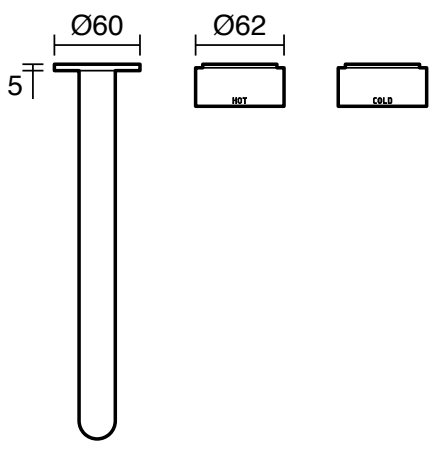

SUSSEX

Sussex Pure Elemental Wall Bath Hostess System 250mm PVD Brushed Gunmetal

43859

SPECIFICATIONS

Recommended Use	Residential;Commercial
Colour Finish	Brushed Gunmetal
Primary Material	Brass
Recommended Pressure Range	150 - 500 kPa as per AS3500
Max Continuous Working Temperature (deg C)	65
Min Continuous Working Temperature (deg C)	1

WARRANTY

Residential Use (Years)	40
Commercial Use (Years)	10

Please refer to Sussex Warranty page for full Terms and Conditions

Dimensions are nominal measurements only.

CLEANING RECOMMENDATIONS:

We recommend the use of soapy water or approved cleaners. This product should not be cleaned with abrasive materials. Damage caused by any improper treatment is not covered by the product warranty. Refer to Warranty Conditions

Disclaimer: Products in this specification manual must by regulation be installed by licensed and registered trade people. The manufacturer/distributor reserves the right to vary specifications or delete models from their range without prior notification. Dimensions are nominal measurements only. Dimensions and set-outs listed are correct at time of publication however the manufacturer/distributor takes no responsibility for printing errors.

Published 16/04/2026

To see the complete Sussex range go to www.reece.com.au