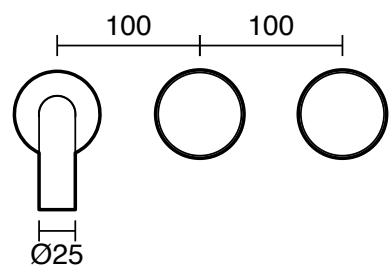

SUSSEX

Sussex Pure Elemental Wall Bath Hostess System 250mm PVD Brushed Gunmetal

43859

SPECIFICATIONS

Recommended Use	Residential;Commercial
Colour Finish	Brushed Gunmetal
Primary Material	Brass
Recommended Pressure Range	150 - 500 kPa as per AS3500
Max Continuous Working Temperature (deg C)	65
Min Continuous Working Temperature (deg C)	1

WARRANTY

Residential Use (Years)	40
Commercial Use (Years)	10

Please refer to Sussex Warranty page for full Terms and Conditions

Dimensions are nominal measurements only.

CLEANING RECOMMENDATIONS:

We recommend the use of soapy water or approved cleaners. This product should not be cleaned with abrasive materials. Damage caused by any improper treatment is not covered by the product warranty. Refer to Warranty Conditions

Disclaimer: Products in this specification manual must by regulation be installed by licensed and registered trade people. The manufacturer/distributor reserves the right to vary specifications or delete models from their range without prior notification. Dimensions are nominal measurements only. Dimensions and set-outs listed are correct at time of publication however the manufacturer/distributor takes no responsibility for printing errors.

Published 16/04/2026

To see the complete Sussex range go to www.reece.com.au