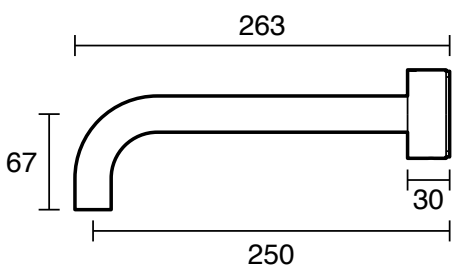

SUSSEX

Sussex Pure Elemental Wall Bath Hostess System 250mm PVD Brushed Gunmetal

43859

SPECIFICATIONS

Recommended Use	Residential;Commercial
Colour Finish	Brushed Gunmetal
Primary Material	Brass
Recommended Pressure Range	150 - 500 kPa as per AS3500
Max Continuous Working Temperature (deg C)	65
Min Continuous Working Temperature (deg C)	1

WARRANTY

Residential Use (Years)	40
Commercial Use (Years)	10

Please refer to Sussex Warranty page for full Terms and Conditions

Dimensions are nominal measurements only.

CLEANING RECOMMENDATIONS:

We recommend the use of soapy water or approved cleaners. This product should not be cleaned with abrasive materials. Damage caused by any improper treatment is not covered by the product warranty. Refer to Warranty Conditions

Disclaimer: Products in this specification manual must by regulation be installed by licensed and registered trade people. The manufacturer/distributor reserves the right to vary specifications or delete models from their range without prior notification. Dimensions are nominal measurements only. Dimensions and set-outs listed are correct at time of publication however the manufacturer/distributor takes no responsibility for printing errors.

Published 16/04/2026

To see the complete Sussex range go to www.reece.com.au