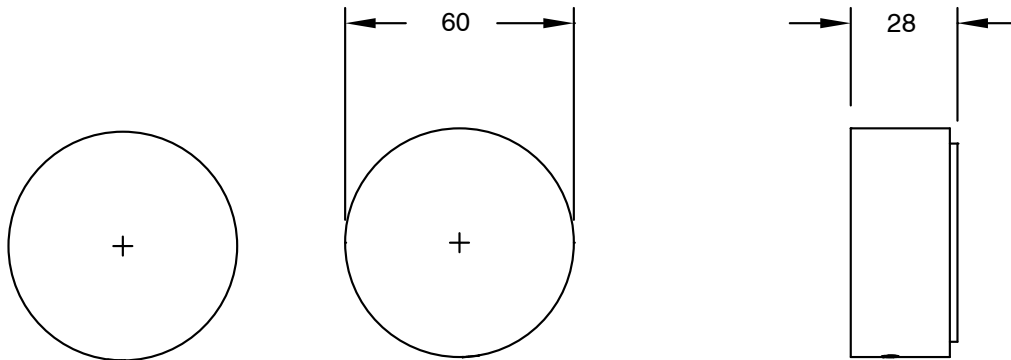

## Sussex Pure Basin Top Assembly with Cirque Textured Handles PVD Brushed Gold Lead Free

47180

SPECIFICATIONS	
Recommended Use	Residential;Commercial
Colour Finish	Brushed Gold
Primary Material	Lead Free Brass
Recommended Pressure Range	150 - 500 kPa as per AS3500
Max Continuous Working Temperature (deg C)	65
Min Continuous Working Temperature (deg C)	1
WARRANTY	
Residential Use (Years)	40
Commercial Use (Years)	10
<i>Please refer to Sussex Warranty page for full Terms and Conditions</i>	

Dimensions are nominal measurements only.