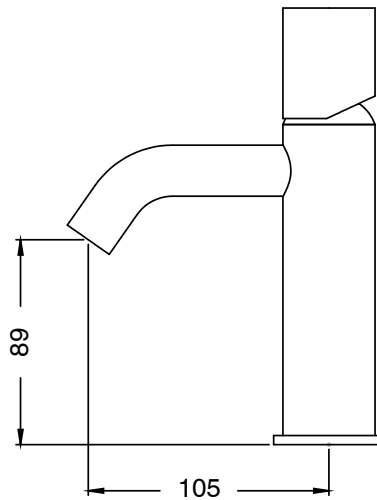

SUSSEX

**Sussex Pure Basin Mixer Curved Spout with Diamond Textured Handles PVD Matte Black (5 Star)
Lead Free
46951**

SPECIFICATIONS	
Recommended Use	Residential;Commercial
Colour Finish	Matte Black
Primary Material	Lead Free Brass
Recommended Pressure Range	150 - 500 kPa as per AS3500
Max Continuous Working Temperature (deg C)	65
Min Continuous Working Temperature (deg C)	1
WARRANTY	
Residential Use (Years)	40
Commercial Use (Years)	10
<i>Please refer to Sussex Warranty page for full Terms and Conditions</i>	