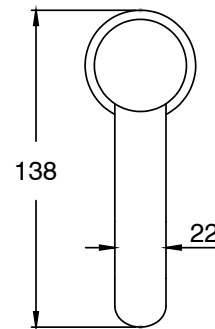

SUSSEX

**Sussex Pure Basin Mixer Curved Spout with Diamond Textured Handles PVD Matte Black (5 Star)
Lead Free
46951**

SPECIFICATIONS	
Recommended Use	Residential;Commercial
Colour Finish	Matte Black
Primary Material	Lead Free Brass
Recommended Pressure Range	150 - 500 kPa as per AS3500
Max Continuous Working Temperature (deg C)	65
Min Continuous Working Temperature (deg C)	1
WARRANTY	
Residential Use (Years)	40
Commercial Use (Years)	10
<i>Please refer to Sussex Warranty page for full Terms and Conditions</i>	

Disclaimer: Products in this specification manual must by regulation be installed by licensed and registered trade people. The manufacturer/distributor reserves the right to vary specifications or delete models from their range without prior notification. Dimensions are nominal measurements only. Dimensions and set-outs listed are correct at time of publication however the manufacturer/distributor takes no responsibility for printing errors.