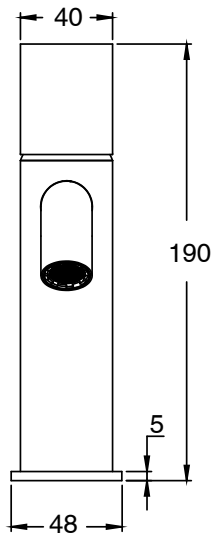

SUSSEX

**Sussex Pure Basin Mixer Curved Spout with Diamond Textured Handles PVD Matte Black (5 Star)
Lead Free
46951**

SPECIFICATIONS	
Recommended Use	Residential;Commercial
Colour Finish	Matte Black
Primary Material	Lead Free Brass
Recommended Pressure Range	150 - 500 kPa as per AS3500
Max Continuous Working Temperature (deg C)	65
Min Continuous Working Temperature (deg C)	1
WARRANTY	
Residential Use (Years)	40
Commercial Use (Years)	10
<i>Please refer to Sussex Warranty page for full Terms and Conditions</i>	