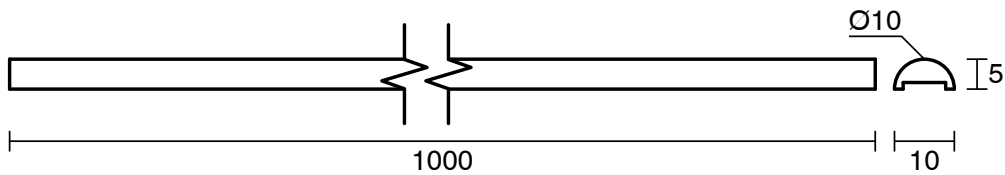

KADO

Kado Lux Shower Screen Water Bar 1000mm Brushed Brass

1705979

SPECIFICATIONS

Recommended Use	Residential;Commercial
Colour Finish	Brushed Brass
Primary Material	Aluminium
Mounting	Floor;Product Surface

WARRANTY

Residential & Commercial Use (Years)	25
Spare Parts & Labour (Years)	1

Please refer to Kado Warranty Page for full Terms and Conditions

Dimensions are nominal measurements only.

CLEANING RECOMMENDATIONS:

We recommend the use of soapy water or approved cleaners. This product should not be cleaned with abrasive materials. Damage caused by any improper treatment is not covered by the product warranty. Refer to Warranty Conditions

Disclaimer: Products in this specification manual must by regulation be installed by licensed and registered trade people. The manufacturer/distributor reserves the right to vary specifications or delete models from their range without prior notification. Dimensions are nominal measurements only. Dimensions and set-outs listed are correct at time of publication however the manufacturer/distributor takes no responsibility for printing errors.

Published 01/04/2026

To see the complete Kado range go to
www.reece.com.au