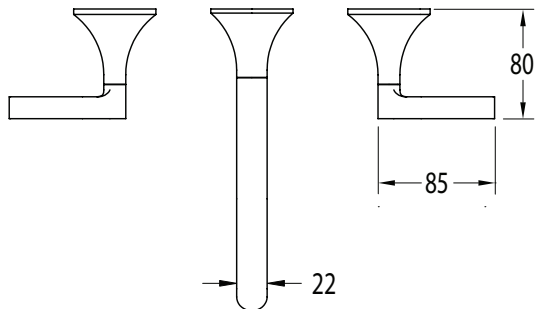

SUSSEX

Sussex Oria Wall Bath Set 215mm PVD Brushed Gold Lead Free

50948

SPECIFICATIONS

Recommended Use	Residential;Commercial
Colour Finish	Brushed Gold
Primary Material	Lead Free Brass
Recommended Pressure Range	150 - 500 kPa as per AS3500
Max Continuous Working Temperature (deg C)	65
Min Continuous Working Temperature (deg C)	1

WARRANTY

Residential Use (Years)	40
Commercial Use (Years)	10

Please refer to Sussex Warranty page for full Terms and Conditions

Dimensions are nominal measurements only.

CLEANING RECOMMENDATIONS:

We recommend the use of soapy water or approved cleaners. This product should not be cleaned with abrasive materials. Damage caused by any improper treatment is not covered by the product warranty. Refer to Warranty Conditions

Disclaimer: Products in this specification manual must by regulation be installed by licensed and registered trade people. The manufacturer/distributor reserves the right to vary specifications or delete models from their range without prior notification. Dimensions are nominal measurements only. Dimensions and set-outs listed are correct at time of publication however the manufacturer/distributor takes no responsibility for printing errors.

Published 12/05/2026

To see the complete Sussex range go to www.reece.com.au