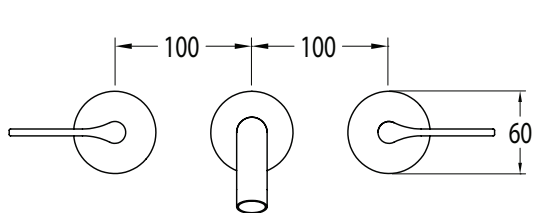

SUSSEX

Sussex Oria Wall Bath Set 215mm PVD Brushed Gold Lead Free

50948

SPECIFICATIONS

Recommended Use	Residential;Commercial
Colour Finish	Brushed Gold
Primary Material	Lead Free Brass
Recommended Pressure Range	150 - 500 kPa as per AS3500
Max Continuous Working Temperature (deg C)	65
Min Continuous Working Temperature (deg C)	1

WARRANTY

Residential Use (Years)	40
Commercial Use (Years)	10

Please refer to Sussex Warranty page for full Terms and Conditions

Dimensions are nominal measurements only.

CLEANING RECOMMENDATIONS:

We recommend the use of soapy water or approved cleaners. This product should not be cleaned with abrasive materials. Damage caused by any improper treatment is not covered by the product warranty. Refer to Warranty Conditions

Disclaimer: Products in this specification manual must by regulation be installed by licensed and registered trade people. The manufacturer/distributor reserves the right to vary specifications or delete models from their range without prior notification. Dimensions are nominal measurements only. Dimensions and set-outs listed are correct at time of publication however the manufacturer/distributor takes no responsibility for printing errors.

Published 12/05/2026

To see the complete Sussex range go to www.reece.com.au