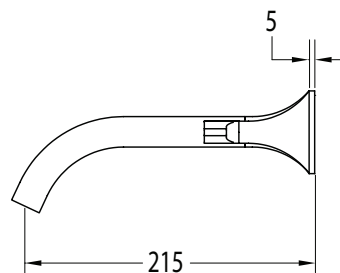

SUSSEX

Sussex Oria Wall Bath Set 215mm PVD Brushed Gold Lead Free

50948

SPECIFICATIONS

Recommended Use	Residential;Commercial
Colour Finish	Brushed Gold
Primary Material	Lead Free Brass
Recommended Pressure Range	150 - 500 kPa as per AS3500
Max Continuous Working Temperature (deg C)	65
Min Continuous Working Temperature (deg C)	1

WARRANTY

Residential Use (Years)	40
Commercial Use (Years)	10

Please refer to Sussex Warranty page for full Terms and Conditions

Dimensions are nominal measurements only.

CLEANING RECOMMENDATIONS:

We recommend the use of soapy water or approved cleaners. This product should not be cleaned with abrasive materials. Damage caused by any improper treatment is not covered by the product warranty. Refer to Warranty Conditions

Disclaimer: Products in this specification manual must by regulation be installed by licensed and registered trade people. The manufacturer/distributor reserves the right to vary specifications or delete models from their range without prior notification. Dimensions are nominal measurements only. Dimensions and set-outs listed are correct at time of publication however the manufacturer/distributor takes no responsibility for printing errors.

Published 12/05/2026

To see the complete Sussex range go to www.reece.com.au