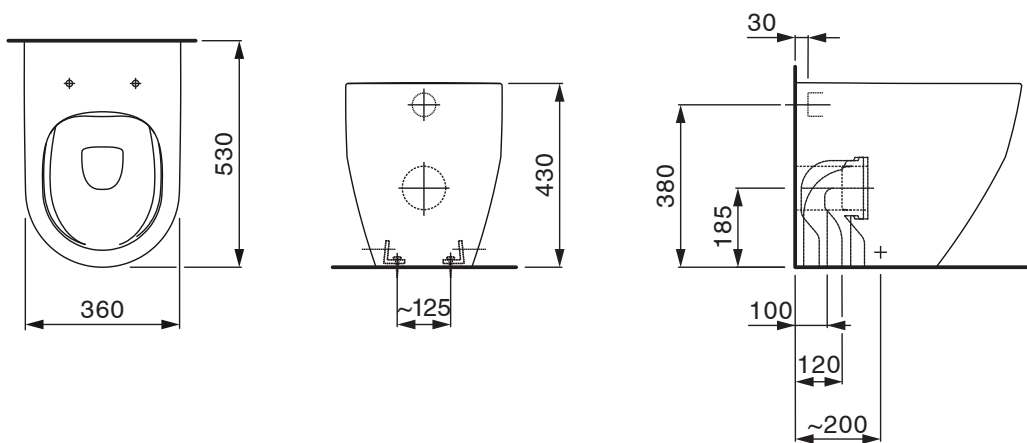

LAUFEN

LAUFEN Pro A Rimless Back to Wall Pan and Soft Close Seat White (4 Star)

1813051

SPECIFICATIONS	
Recommended Use	Residential;Commercial
Pan Material	Vitreous China
Rim Configuration	Rimless
Pan Outlet Type	P Trap;S Trap
Pan Weight (kg)	29
Mounting	Floor
Toilet Seat Included	Yes
WARRANTY	
Residential & Commercial Use (Years)	25
Spare Parts & Labour (Years)	1
<i>Please refer to LAUFEN Warranty page for full Terms and Conditions</i>	