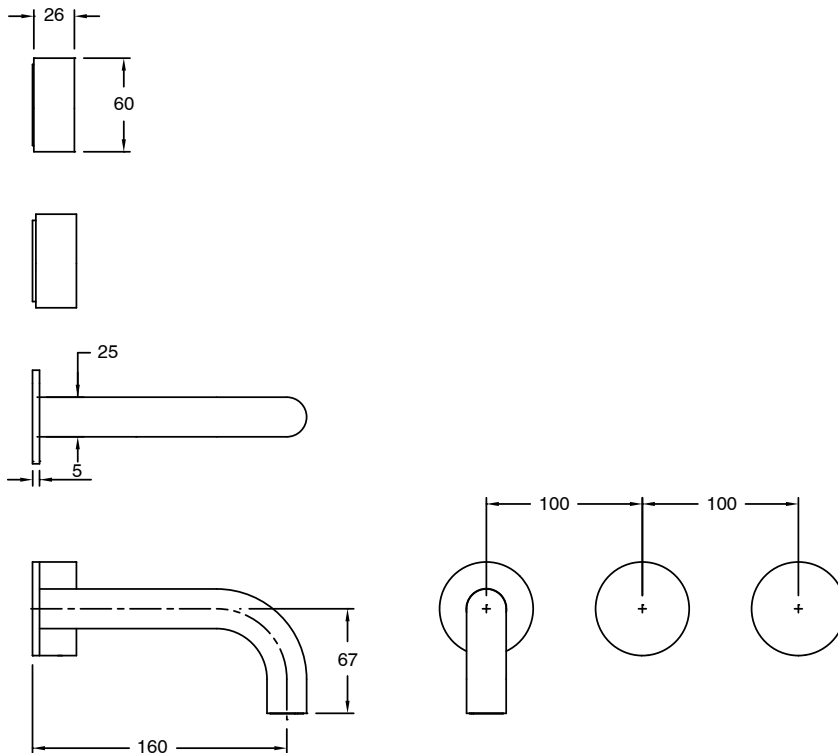

SUSSEX

Sussex Pure Wall Bath Hostess System 160mm with Diamond Textured Handles
PVD Brushed Bronze Lead Free
46808

SPECIFICATIONS	
Recommended Use	Residential;Commercial
Colour Finish	Brushed Bronze
Primary Material	Lead Free Brass
Recommended Pressure Range	150 - 500 kPa as per AS3500
Max Continuous Working Temperature (deg C)	65
Min Continuous Working Temperature (deg C)	1
WARRANTY	
Residential Use (Years)	40
Commercial Use (Years)	10
<i>Please refer to Sussex Warranty page for full Terms and Conditions</i>	

Disclaimer: Products in this specification manual must by regulation be installed by licensed and registered trade people. The manufacturer/distributor reserves the right to vary specifications or delete models from their range without prior notification. Dimensions are nominal measurements only. Dimensions and set-outs listed are correct at time of publication however the manufacturer/distributor takes no responsibility for printing errors.