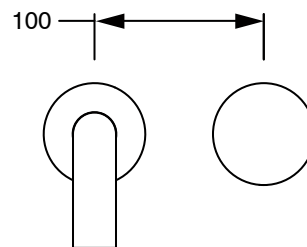

SUSSEX

Sussex Pure Progressive Wall Basin Mixer System 250mm PVD Matte Black (3 Star) Lead Free

50527

SPECIFICATIONS	
Recommended Use	Residential;Commercial
Colour Finish	Matte Black
Primary Material	Lead Free Brass
Recommended Pressure Range	150 - 500 kPa as per AS3500
Max Continuous Working Temperature (deg C)	65
Min Continuous Working Temperature (deg C)	1
WARRANTY	
Residential Use (Years)	40
Commercial Use (Years)	10
<i>Please refer to Sussex Warranty page for full Terms and Conditions</i>	