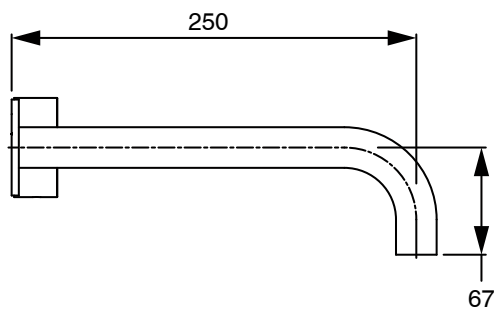

SUSSEX

Sussex Pure Progressive Wall Basin Mixer System 250mm PVD Matte Black (3 Star) Lead Free

50527

SPECIFICATIONS	
Recommended Use	Residential;Commercial
Colour Finish	Matte Black
Primary Material	Lead Free Brass
Recommended Pressure Range	150 - 500 kPa as per AS3500
Max Continuous Working Temperature (deg C)	65
Min Continuous Working Temperature (deg C)	1
WARRANTY	
Residential Use (Years)	40
Commercial Use (Years)	10
<i>Please refer to Sussex Warranty page for full Terms and Conditions</i>	