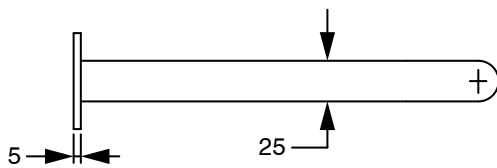

SUSSEX

Sussex Pure Progressive Wall Basin Mixer System 250mm PVD Matte Black (3 Star) Lead Free

50527

SPECIFICATIONS	
Recommended Use	Residential;Commercial
Colour Finish	Matte Black
Primary Material	Lead Free Brass
Recommended Pressure Range	150 - 500 kPa as per AS3500
Max Continuous Working Temperature (deg C)	65
Min Continuous Working Temperature (deg C)	1
WARRANTY	
Residential Use (Years)	40
Commercial Use (Years)	10
<i>Please refer to Sussex Warranty page for full Terms and Conditions</i>	