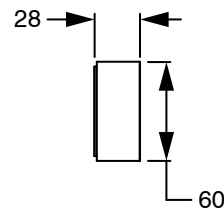

SUSSEX

Sussex Pure Progressive Wall Basin Mixer System 250mm PVD Matte Black (3 Star) Lead Free

50527

SPECIFICATIONS	
Recommended Use	Residential;Commercial
Colour Finish	Matte Black
Primary Material	Lead Free Brass
Recommended Pressure Range	150 - 500 kPa as per AS3500
Max Continuous Working Temperature (deg C)	65
Min Continuous Working Temperature (deg C)	1
WARRANTY	
Residential Use (Years)	40
Commercial Use (Years)	10
<i>Please refer to Sussex Warranty page for full Terms and Conditions</i>	