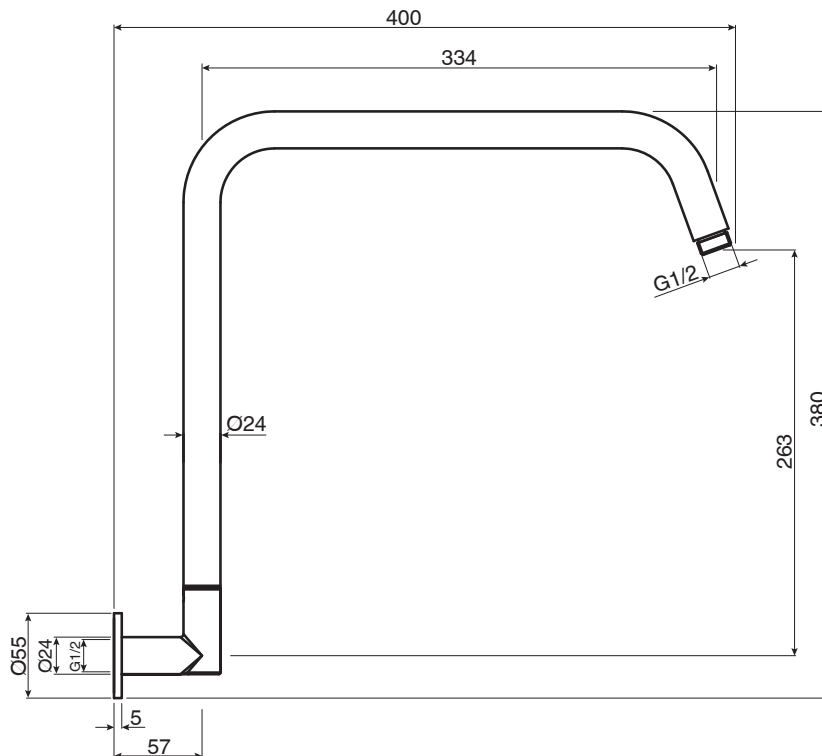

mizu

Mizu Drift Gooseneck Shower Arm Only Brushed Nickel

9508183

| SPECIFICATIONS | |
|---|-----------------------------|
| Recommended Use | Residential;Commercial |
| Colour Finish | Brushed Nickel |
| Primary Material | DR Brass |
| Recommended Pressure Range | 150 - 500 kPa as per AS3500 |
| Max Continuous Working Temperature (deg C) | 60 |
| Min Continuous Working Temperature (deg C) | 5 |
| WARRANTY | |
| Residential & Commercial Use (Years) | 25 |
| Spare Parts & Labour (Years) | 1 |
| <i>Please refer to Mizu Warranty page for full Terms and Conditions</i> | |