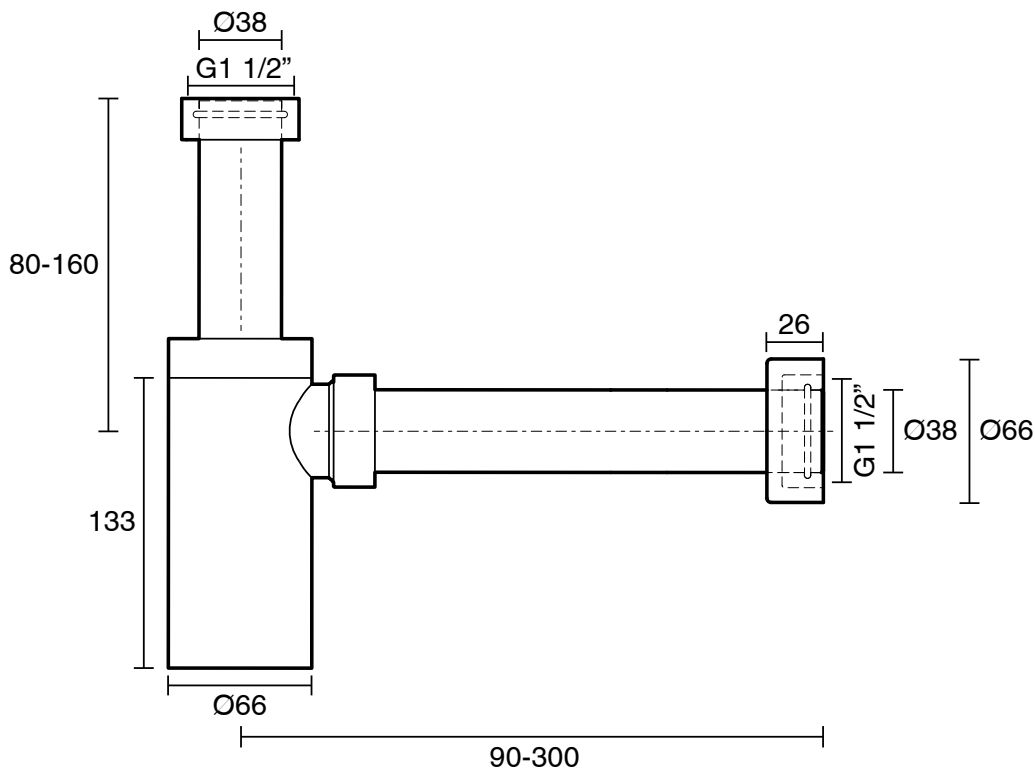

mizu

Mizu Drift Bottle Trap 40mm Brushed Brass

9512368

SPECIFICATIONS

Recommended Use	Residential;Commercial
Colour Finish	Brushed Brass
Primary Material	DR Brass

WARRANTY

Parts Replacement Only - excludes labour costs (Years) 1

Please refer to Mizu Warranty page for full Terms and Conditions

Dimensions are nominal measurements only.

CLEANING RECOMMENDATIONS:

We recommend the use of soapy water or approved cleaners. This product should not be cleaned with abrasive materials. Damage caused by any improper treatment is not covered by the product warranty. Refer to Warranty Conditions

Disclaimer: Products in this specification manual must by regulation be installed by licensed and registered trade people. The manufacturer/distributor reserves the right to vary specifications or delete models from their range without prior notification. Dimensions are nominal measurements only. Dimensions and set-outs listed are correct at time of publication however the manufacturer/distributor takes no responsibility for printing errors.

Published 01/04/2026

To see the complete Mizu range go to www.reece.com.au