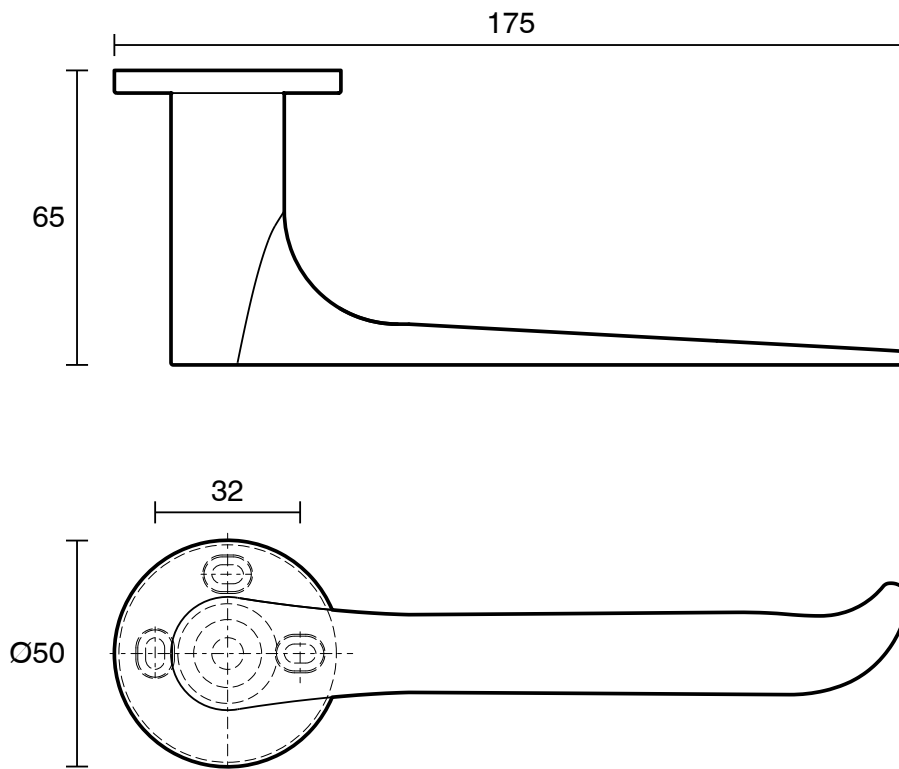

mizu

Mizu Silk Toilet Roll Holder Chrome

9506616

SPECIFICATIONS

Recommended Use	Residential;Commercial
Colour Finish	Polished Chrome
Primary Material	Zinc

WARRANTY

Residential & Commercial Use (Years)	25
Spare Parts & Labour (Years)	1

Please refer to Mizu Warranty page for full Terms and Conditions

Dimensions are nominal measurements only.

CLEANING RECOMMENDATIONS:

We recommend the use of soapy water or approved cleaners. This product should not be cleaned with abrasive materials. Damage caused by any improper treatment is not covered by the product warranty. Refer to Warranty Conditions

Disclaimer: Products in this specification manual must by regulation be installed by licensed and registered trade people. The manufacturer/distributor reserves the right to vary specifications or delete models from their range without prior notification. Dimensions are nominal measurements only. Dimensions and set-outs listed are correct at time of publication however the manufacturer/distributor takes no responsibility for printing errors.

Published 01/04/2026

To see the complete Mizu range go to www.reece.com.au