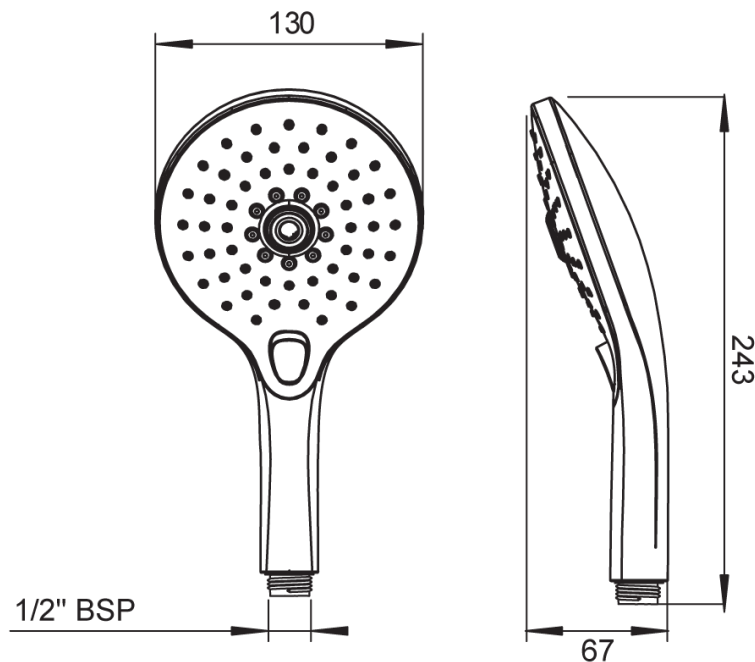

Posh Domaine Shower Handpiece Only 3 Functions Matte Black (4 Star)

4215101

SPECIFICATIONS

Recommended Use	Residential;Commercial
Colour Finish	Matte Black
Primary Material	ABS
Recommended Pressure Range	150 - 500 kPa as per AS3500
Max Continuous Working Temperature (deg C)	60
Min Continuous Working Temperature (deg C)	5
Hot Water Unit Suitability	Storage Tank;Continuous Flow

WARRANTY

Residential & Commercial Use (Years)	25
Spare Parts & Labour (Years)	1

Please refer to Posh Warranty Page for full Terms and Conditions

Dimensions are nominal measurements only.

CLEANING RECOMMENDATIONS:

We recommend the use of soapy water or approved cleaners. This product should not be cleaned with abrasive materials. Damage caused by any improper treatment is not covered by the product warranty. Refer to Warranty Conditions

Disclaimer: Products in this specification manual must by regulation be installed by licensed and registered trade people. The manufacturer/distributor reserves the right to vary specifications or delete models from their range without prior notification. Dimensions are nominal measurements only. Dimensions and set-outs listed are correct at time of publication however the manufacturer/distributor takes no responsibility for printing errors.

Published 01/04/2026

To see the complete Posh range go to
www.reece.com.au