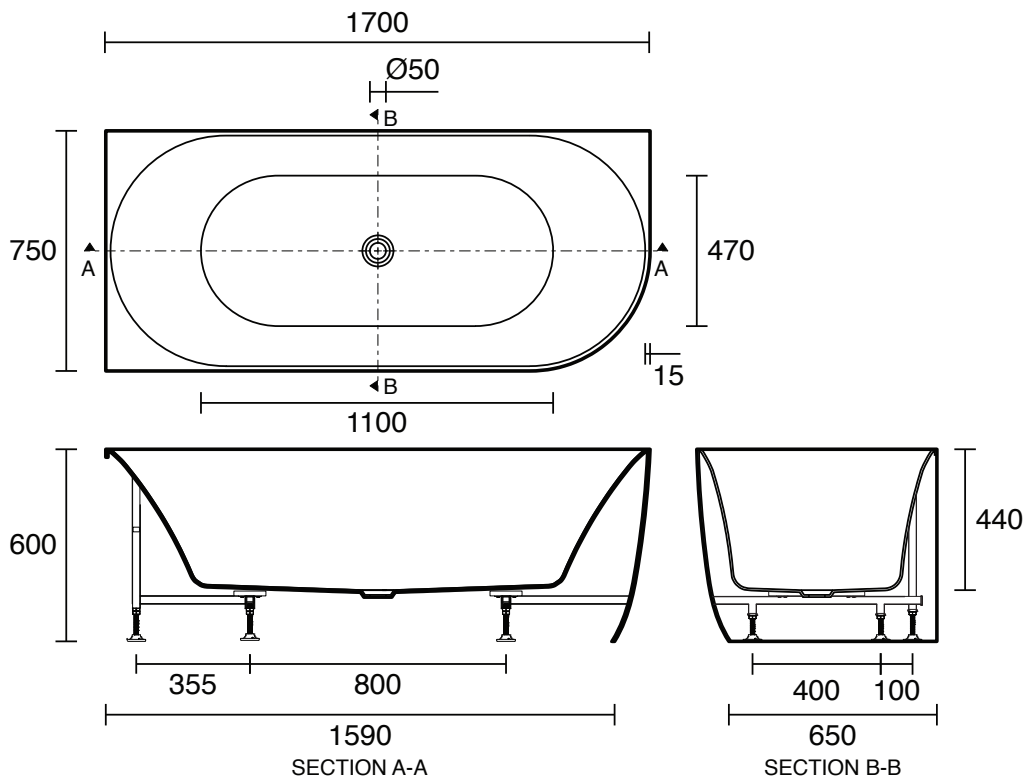

Posh Solus Back To Corner Freestanding Bath 1700mm Left Corner White

1708912

SPECIFICATIONS

Recommended Use	Residential;Commercial
Material	Sanitary Grade Acrylic
Colour	White
Capacity	280 ltr
Weight	48 kg
Fixing	Silicone to Floor
Overflow Configuration	No Overflow
Plug & Waste Size	40mm

WARRANTY

Residential Use (Years)	20
Commercial Use (Years)	1
Spare Parts & Labour (Years)	1

Please refer to Posh Warranty Page for full Terms and Conditions

Dimensions are nominal measurements only.

CLEANING RECOMMENDATIONS:

We recommend the use of soapy water or approved cleaners. This product should not be cleaned with abrasive materials. Damage caused by any improper treatment is not covered by the product warranty. Refer to Warranty Conditions

Disclaimer: Products in this specification manual must by regulation be installed by licensed and registered trade people. The manufacturer/distributor reserves the right to vary specifications or delete models from their range without prior notification. Dimensions are nominal measurements only. Dimensions and set-outs listed are correct at time of publication however the manufacturer/distributor takes no responsibility for printing errors.

Published 12/05/2026

To see the complete Posh range go to
www.reece.com.au