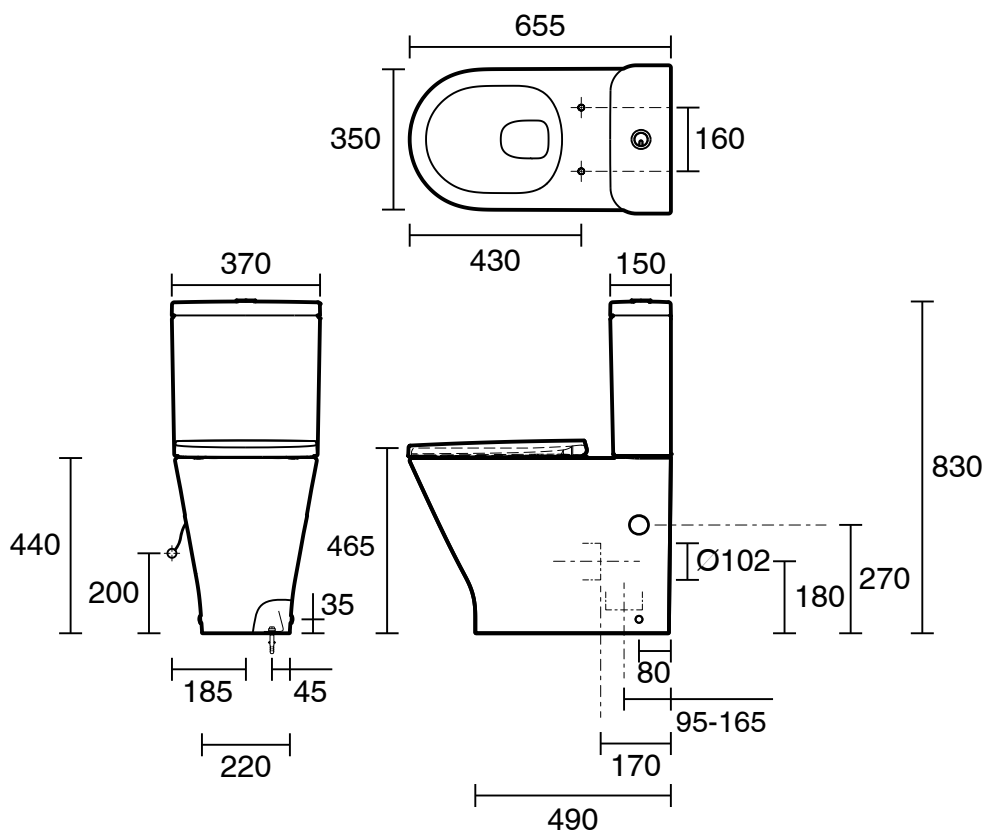

Roca The Gap Round Close Coupled Back to Wall Rimless Overheight Bottom Inlet Toilet Suite with Soft Close Quick Release Thick Seat White (4 Star)

10039

SPECIFICATIONS

Recommended Use	Residential;Commercial
Rim Configuration	Rimless
Pan Outlet Type	P Trap;S Trap
Pan Material	Vitreous China
Pan Weight (kg)	32
Toilet Seat Type	Soft Close;Quick Release
Toilet Seat Material	Supralit

WARRANTY

Residential & Commercial Use (Years)	25
Spare Parts & Labour (Years)	1

Please refer to Roca Warranty page for full Terms and Conditions

Dimensions are nominal measurements only.

CLEANING RECOMMENDATIONS:

We recommend the use of soapy water or approved cleaners. This product should not be cleaned with abrasive materials. Damage caused by any improper treatment is not covered by the product warranty. Refer to Warranty Conditions

Disclaimer: Products in this specification manual must by regulation be installed by licensed and registered trade people. The manufacturer/distributor reserves the right to vary specifications or delete models from their range without prior notification. Dimensions are nominal measurements only. Dimensions and set-outs listed are correct at time of publication however the manufacturer/distributor takes no responsibility for printing errors.

Published 22/05/2026

To see the complete Roca range go to www.reece.com.au