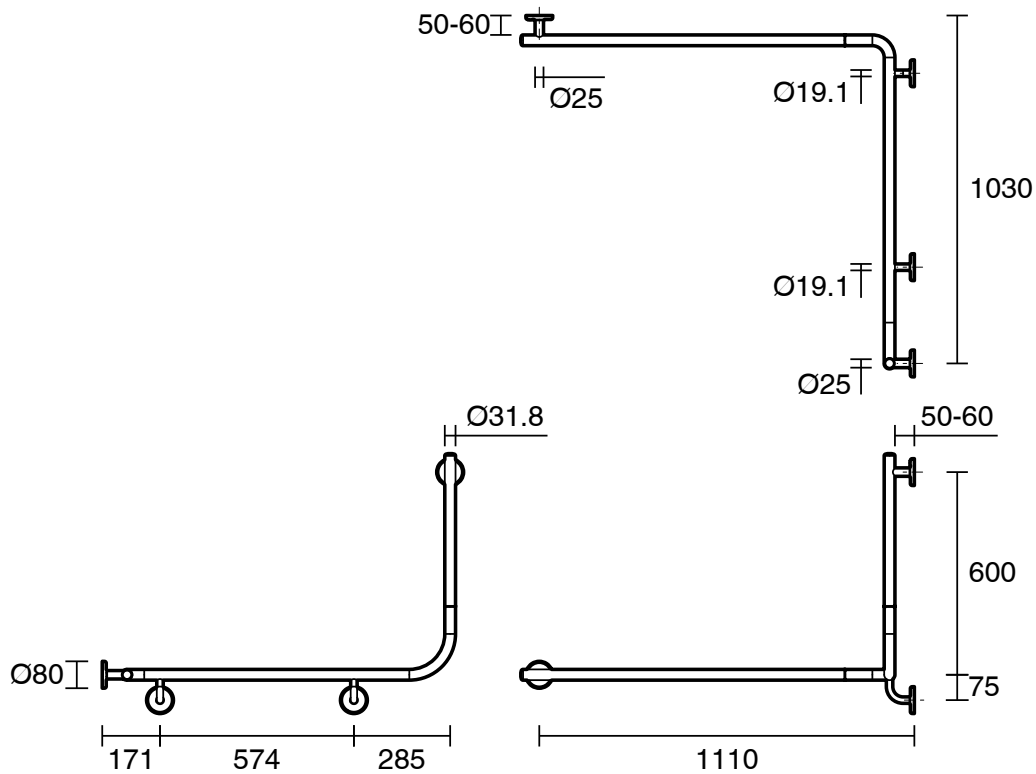

mizu

Mizu Drift 1110 x 1030 x 600 x 90 Degree Accessible Grab Rail Modular Left Hand Polished Stainless Steel

2266550

SPECIFICATIONS

Recommended Use	Residential;Commercial
Colour Finish	Polished Stainless Steel
Primary Material	Stainless Steel

WARRANTY

Residential & Commercial Use (Years)	25
Spare Parts & Labour (Years)	1

Please refer to Mizu Warranty page for full Terms and Conditions

Dimensions are nominal measurements only.

CLEANING RECOMMENDATIONS:

We recommend the use of soapy water or approved cleaners. This product should not be cleaned with abrasive materials. Damage caused by any improper treatment is not covered by the product warranty. Refer to Warranty Conditions

Disclaimer: Products in this specification manual must by regulation be installed by licensed and registered trade people. The manufacturer/distributor reserves the right to vary specifications or delete models from their range without prior notification. Dimensions are nominal measurements only. Dimensions and set-outs listed are correct at time of publication however the manufacturer/distributor takes no responsibility for printing errors.

Published 01/04/2026

To see the complete Mizu range go to www.reece.com.au