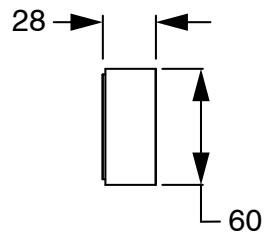

SUSSEX

**Sussex Pure Progressive Wall Basin Mixer System 200mm with Linear Textured Handles
PVD Brushed Gold (3 Star) Lead Free
50518**

SPECIFICATIONS

Recommended Use	Residential;Commercial
Colour Finish	Brushed Gold
Primary Material	Lead Free Brass
Recommended Pressure Range	150 - 500 kPa as per AS3500
Max Continuous Working Temperature (deg C)	65
Min Continuous Working Temperature (deg C)	1

WARRANTY

Residential Use (Years)	40
Commercial Use (Years)	10

Please refer to Sussex Warranty page for full Terms and Conditions