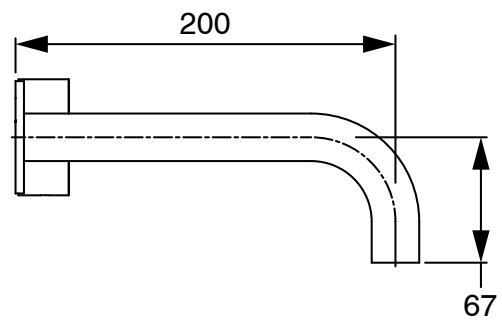

SUSSEX

**Sussex Pure Progressive Wall Basin Mixer System 200mm with Linear Textured Handles
PVD Brushed Gold (3 Star) Lead Free
50518**

SPECIFICATIONS

Recommended Use	Residential;Commercial
Colour Finish	Brushed Gold
Primary Material	Lead Free Brass
Recommended Pressure Range	150 - 500 kPa as per AS3500
Max Continuous Working Temperature (deg C)	65
Min Continuous Working Temperature (deg C)	1

WARRANTY

Residential Use (Years)	40
Commercial Use (Years)	10

Please refer to Sussex Warranty page for full Terms and Conditions

Dimensions are nominal measurements only.

CLEANING RECOMMENDATIONS:

We recommend the use of soapy water or approved cleaners. This product should not be cleaned with abrasive materials. Damage caused by any improper treatment is not covered by the product warranty. Refer to Warranty Conditions

Disclaimer: Products in this specification manual must by regulation be installed by licensed and registered trade people. The manufacturer/distributor reserves the right to vary specifications or delete models from their range without prior notification. Dimensions are nominal measurements only. Dimensions and set-outs listed are correct at time of publication however the manufacturer/distributor takes no responsibility for printing errors.
Published 07/05/2026

To see the complete Sussex range go to www.reece.com.au