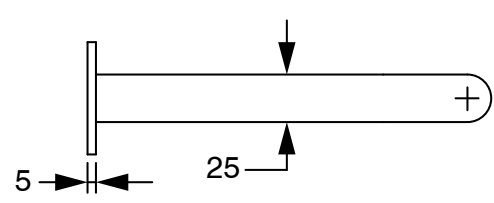

SUSSEX

**Sussex Pure Progressive Wall Basin Mixer System 200mm with Linear Textured Handles
PVD Brushed Gold (3 Star) Lead Free
50518**

SPECIFICATIONS

Recommended Use	Residential;Commercial
Colour Finish	Brushed Gold
Primary Material	Lead Free Brass
Recommended Pressure Range	150 - 500 kPa as per AS3500
Max Continuous Working Temperature (deg C)	65
Min Continuous Working Temperature (deg C)	1

WARRANTY

Residential Use (Years)	40
Commercial Use (Years)	10

Please refer to Sussex Warranty page for full Terms and Conditions

Dimensions are nominal measurements only.

CLEANING RECOMMENDATIONS:

We recommend the use of soapy water or approved cleaners. This product should not be cleaned with abrasive materials. Damage caused by any improper treatment is not covered by the product warranty. Refer to Warranty Conditions

Disclaimer: Products in this specification manual must by regulation be installed by licensed and registered trade people. The manufacturer/distributor reserves the right to vary specifications or delete models from their range without prior notification. Dimensions are nominal measurements only. Dimensions and set-outs listed are correct at time of publication however the manufacturer/distributor takes no responsibility for printing errors.
Published 07/05/2026

To see the complete Sussex range go to www.reece.com.au