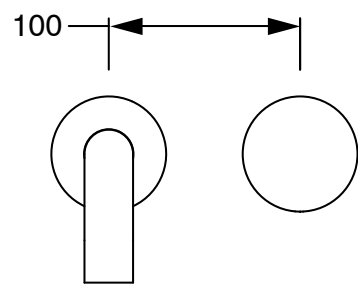

SUSSEX

**Sussex Pure Progressive Wall Basin Mixer System 200mm with Linear Textured Handles
PVD Brushed Gold (3 Star) Lead Free
50518**

SPECIFICATIONS

Recommended Use	Residential;Commercial
Colour Finish	Brushed Gold
Primary Material	Lead Free Brass
Recommended Pressure Range	150 - 500 kPa as per AS3500
Max Continuous Working Temperature (deg C)	65
Min Continuous Working Temperature (deg C)	1

WARRANTY

Residential Use (Years)	40
Commercial Use (Years)	10

Please refer to Sussex Warranty page for full Terms and Conditions

Dimensions are nominal measurements only.

CLEANING RECOMMENDATIONS:

We recommend the use of soapy water or approved cleaners. This product should not be cleaned with abrasive materials. Damage caused by any improper treatment is not covered by the product warranty. Refer to Warranty Conditions

Disclaimer: Products in this specification manual must by regulation be installed by licensed and registered trade people. The manufacturer/distributor reserves the right to vary specifications or delete models from their range without prior notification. Dimensions are nominal measurements only. Dimensions and set-outs listed are correct at time of publication however the manufacturer/distributor takes no responsibility for printing errors.
Published 07/05/2026

To see the complete Sussex range go to www.reece.com.au