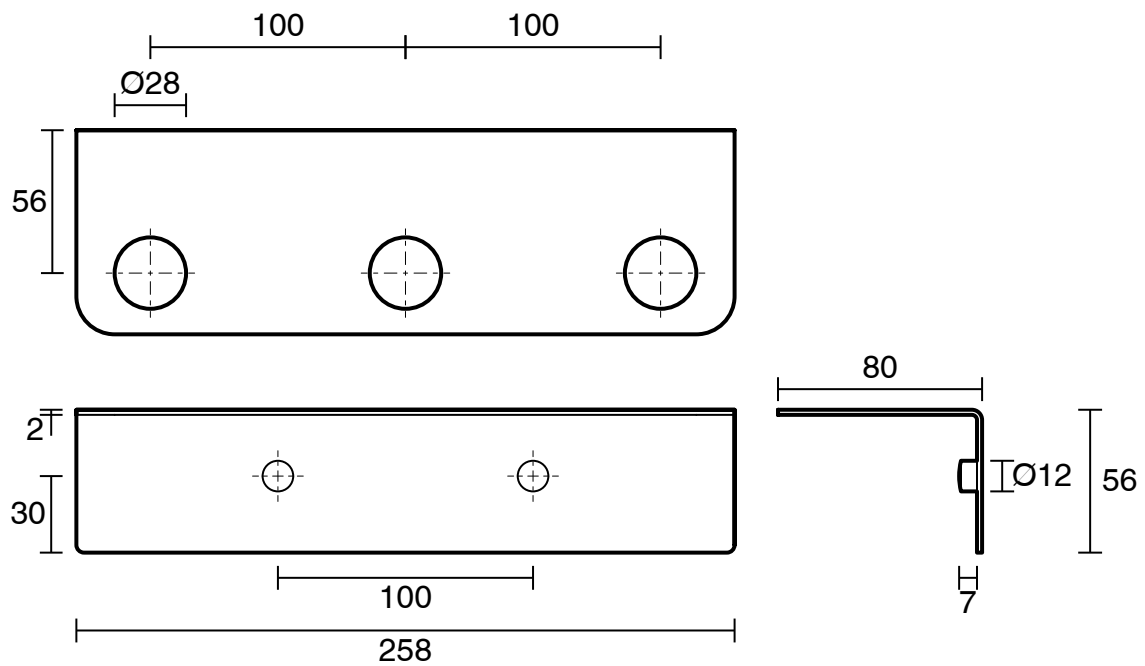

Dimensions are nominal measurements only.

CLEANING RECOMMENDATIONS:

We recommend the use of soapy water or approved cleaners. This product should not be cleaned with abrasive materials. Damage caused by any improper treatment is not covered by the product warranty. Refer to Warranty Conditions

Disclaimer: Products in this specification manual must by regulation be installed by licensed and registered trade people. The manufacturer/distributor reserves the right to vary specifications or delete models from their range without prior notification. Dimensions are nominal measurements only. Dimensions and set-outs listed are correct at time of publication however the manufacturer/distributor takes no responsibility for printing errors.

Published 01/04/2026

To see the complete Mizu range go to www.reece.com.au