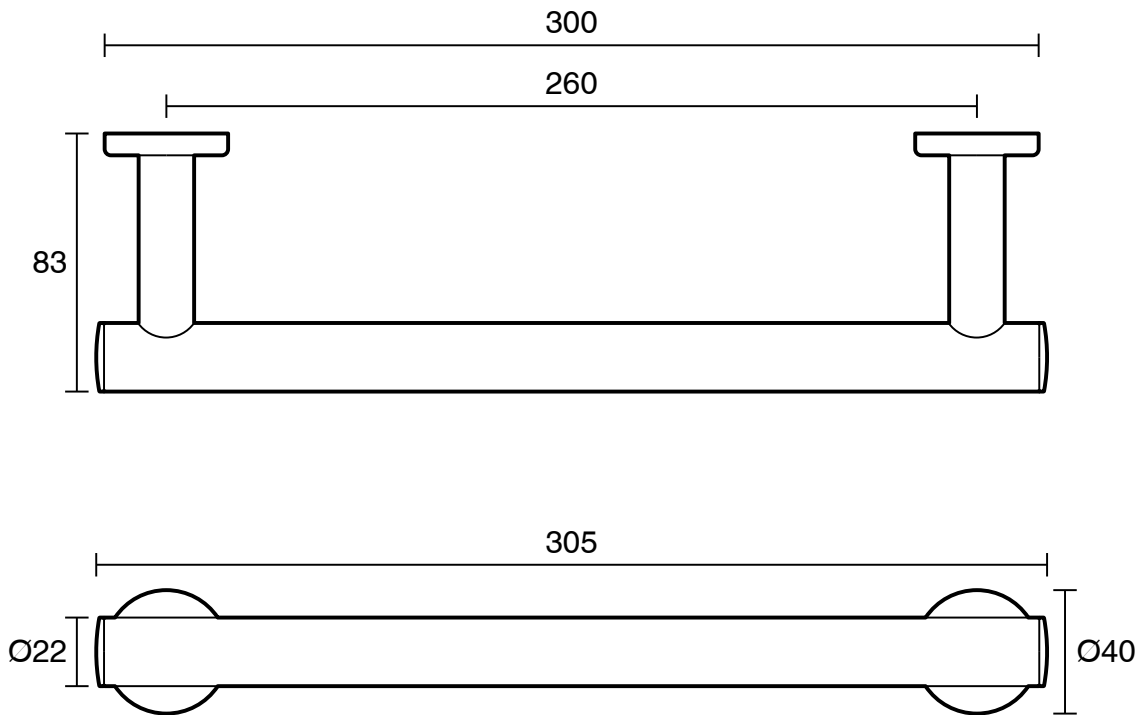

mizu

Mizu Drift Single Towel Rail 300mm Brushed Nickel

2263993

SPECIFICATIONS

Recommended Use	Residential;Commercial
Colour Finish	Brushed Nickel
Primary Material	DR Brass

WARRANTY

Residential & Commercial Use (Years)	25
Spare Parts & Labour (Years)	1

Please refer to Mizu Warranty page for full Terms and Conditions

Dimensions are nominal measurements only.

CLEANING RECOMMENDATIONS:

We recommend the use of soapy water or approved cleaners. This product should not be cleaned with abrasive materials. Damage caused by any improper treatment is not covered by the product warranty. Refer to Warranty Conditions

Disclaimer: Products in this specification manual must by regulation be installed by licensed and registered trade people. The manufacturer/distributor reserves the right to vary specifications or delete models from their range without prior notification. Dimensions are nominal measurements only. Dimensions and set-outs listed are correct at time of publication however the manufacturer/distributor takes no responsibility for printing errors.

Published 01/04/2026

To see the complete Mizu range go to www.reece.com.au