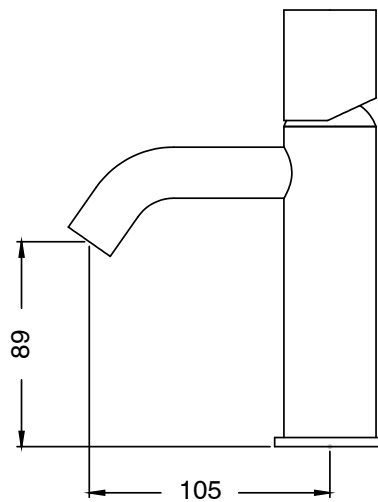

SUSSEX

Sussex Pure Basin Mixer Tap Curved Spout Gunmetal (5 Star)

2224884

SPECIFICATIONS	
Recommended Use	Residential;Commercial
Colour Finish	Brushed Gunmetal
Primary Material	DR Brass
Recommended Pressure Range	150 - 500 kPa as per AS3500
Max Continuous Working Temperature (deg C)	65
Min Continuous Working Temperature (deg C)	1
WARRANTY	
Residential Use (Years)	40
Commercial Use (Years)	10
<i>Please refer to Sussex Warranty page for full Terms and Conditions</i>	