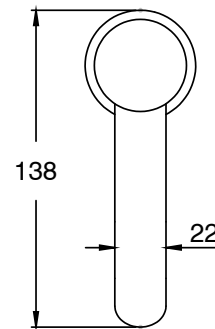

SUSSEX

Sussex Pure Basin Mixer Tap Curved Spout Gunmetal (5 Star)

2224884

SPECIFICATIONS	
Recommended Use	Residential;Commercial
Colour Finish	Brushed Gunmetal
Primary Material	DR Brass
Recommended Pressure Range	150 - 500 kPa as per AS3500
Max Continuous Working Temperature (deg C)	65
Min Continuous Working Temperature (deg C)	1
WARRANTY	
Residential Use (Years)	40
Commercial Use (Years)	10
<i>Please refer to Sussex Warranty page for full Terms and Conditions</i>	

Disclaimer: Products in this specification manual must by regulation be installed by licensed and registered trade people. The manufacturer/distributor reserves the right to vary specifications or delete models from their range without prior notification. Dimensions are nominal measurements only. Dimensions and set-outs listed are correct at time of publication however the manufacturer/distributor takes no responsibility for printing errors.