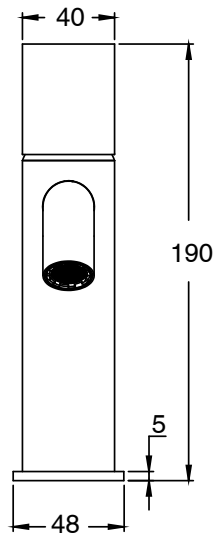

SUSSEX

Sussex Pure Basin Mixer Tap Curved Spout Gunmetal (5 Star)

2224884

SPECIFICATIONS	
Recommended Use	Residential;Commercial
Colour Finish	Brushed Gunmetal
Primary Material	DR Brass
Recommended Pressure Range	150 - 500 kPa as per AS3500
Max Continuous Working Temperature (deg C)	65
Min Continuous Working Temperature (deg C)	1
WARRANTY	
Residential Use (Years)	40
Commercial Use (Years)	10
<i>Please refer to Sussex Warranty page for full Terms and Conditions</i>	

Disclaimer: Products in this specification manual must by regulation be installed by licensed and registered trade people. The manufacturer/distributor reserves the right to vary specifications or delete models from their range without prior notification. Dimensions are nominal measurements only. Dimensions and set-outs listed are correct at time of publication however the manufacturer/distributor takes no responsibility for printing errors.