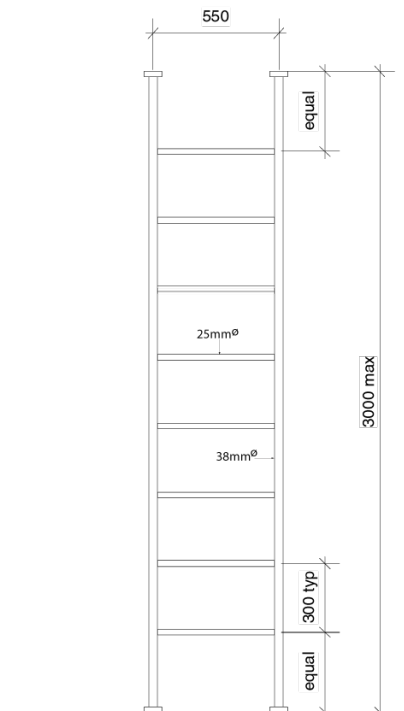

HYDROTHERM
T O W E L   R A I L S

Hydrotherm Pure Heated Towel Rail Floor to Ceiling (Hardwired Floor Cable Entry) 550mm Chrome

119548

SPECIFICATIONS

Recommended Use	Residential;Commercial
Colour Finish	Polished Chrome
Primary Material	Copper
Mounting	Floor;Ceiling
Electrical Connection Type	Hardwired
Electrical Connection Position	Left;Right
Heating Method	Water Filled
Power Supply (V)	230V AC
IP Rating	IPX5

WARRANTY

Residential & Commercial Use (Years)	10
Spare Parts & Labour (Years)	1

Please refer to Hydrotherm Warranty page for full Terms and Conditions

Dimensions are nominal measurements only.

CLEANING RECOMMENDATIONS:

We recommend the use of soapy water or approved cleaners. This product should not be cleaned with abrasive materials. Damage caused by any improper treatment is not covered by the product warranty. Refer to Warranty Conditions

Disclaimer: Products in this specification manual must by regulation be installed by licensed and registered trade people. The manufacturer/distributor reserves the right to vary specifications or delete models from their range without prior notification. Dimensions are nominal measurements only. Dimensions and set-outs listed are correct at time of publication however the manufacturer/distributor takes no responsibility for printing errors.

Published 18/05/2026

To see the complete Hydrotherm range go to www.reece.com.au