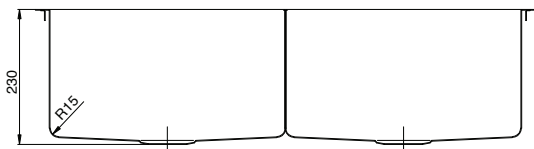

Dimensions are nominal measurements only.

CLEANING RECOMMENDATIONS:

We recommend the use of soapy water or approved cleaners. This product should not be cleaned with abrasive materials. Damage caused by any improper treatment is not covered by the product warranty. Refer to Warranty Conditions

Disclaimer: Products in this specification manual must by regulation be installed by licensed and registered trade people. The manufacturer/distributor reserves the right to vary specifications or delete models from their range without prior notification. Dimensions are nominal measurements only. Dimensions and set-outs listed are correct at time of publication however the manufacturer/distributor takes no responsibility for printing errors.

Published 01/04/2026

To see the complete Memo range go to www.reece.com.au