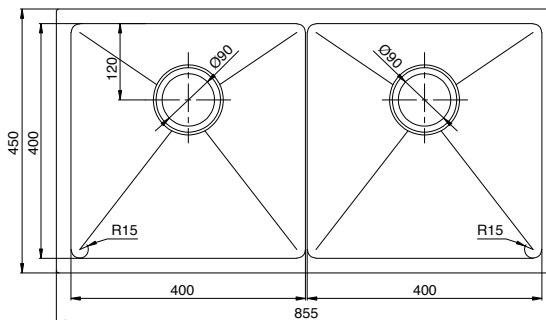

Dimensions are nominal measurements only.

CLEANING RECOMMENDATIONS:

We recommend the use of soapy water or approved cleaners. This product should not be cleaned with abrasive materials. Damage caused by any improper treatment is not covered by the product warranty. Refer to Warranty Conditions

Disclaimer: Products in this specification manual must by regulation be installed by licensed and registered trade people. The manufacturer/distributor reserves the right to vary specifications or delete models from their range without prior notification. Dimensions are nominal measurements only. Dimensions and set-outs listed are correct at time of publication however the manufacturer/distributor takes no responsibility for printing errors.

Published 01/04/2026

To see the complete Memo range go to www.reece.com.au