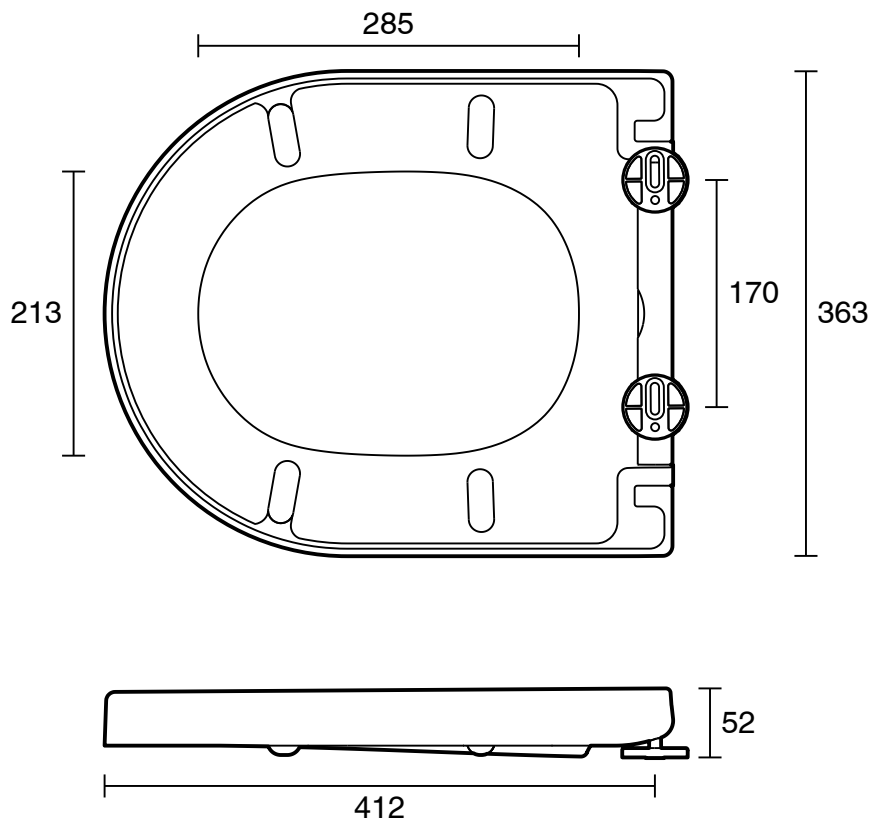

Dimensions are nominal measurements only.

CLEANING RECOMMENDATIONS:

We recommend the use of soapy water or approved cleaners. This product should not be cleaned with abrasive materials. Damage caused by any improper treatment is not covered by the product warranty. Refer to Warranty Conditions

Disclaimer: Products in this specification manual must by regulation be installed by licensed and registered trade people. The manufacturer/distributor reserves the right to vary specifications or delete models from their range without prior notification. Dimensions are nominal measurements only. Dimensions and set-outs listed are correct at time of publication however the manufacturer/distributor takes no responsibility for printing errors.

Published 01/04/2026

To see the complete Posh range go to www.reece.com.au