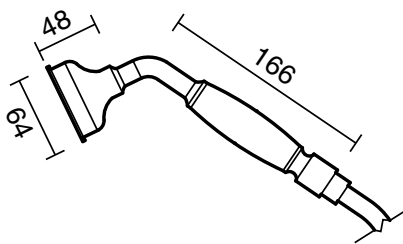

KADO

Kado Era Wall Mounted Telephone Bath Set Cross Handles Brass Gold (3 Star)

9507757

SPECIFICATIONS

Recommended Use	Residential;Commercial
Colour	Brass Gold
Finish	Polished
Material	DR Brass
Recommended Pressure Range	150 - 500 kPa
Maximum Continuous Working Temperature	80 deg C
Suitable for Storage Tank Hot Water	Yes
Suitable for Continuous Flow Hot Water	Yes
Suitable for Gravity Feed Hot Water	No

WARRANTY

Residential & Commercial Use (Years)	25
Spare Parts & Labour (Years)	1

Please refer to Kado Warranty Page for full Terms and Conditions

Dimensions are nominal measurements only.

CLEANING RECOMMENDATIONS:

We recommend the use of soapy water or approved cleaners. This product should not be cleaned with abrasive materials. Damage caused by any improper treatment is not covered by the product warranty. Refer to Warranty Conditions

Disclaimer: Products in this specification manual must by regulation be installed by licensed and registered trade people. The manufacturer/distributor reserves the right to vary specifications or delete models from their range without prior notification. Dimensions are nominal measurements only. Dimensions and set-outs listed are correct at time of publication however the manufacturer/distributor takes no responsibility for printing errors.

Published 01/04/2026