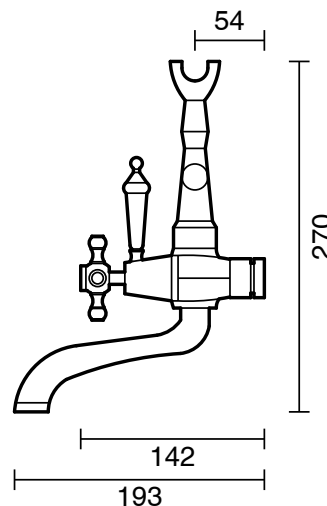

KADO

Kado Era Wall Mounted Telephone Bath Set Cross Handles Brass Gold (3 Star)

9507757

SPECIFICATIONS

Recommended Use	Residential;Commercial
Colour	Brass Gold
Finish	Polished
Material	DR Brass
Recommended Pressure Range	150 - 500 kPa
Maximum Continuous Working Temperature	80 deg C
Suitable for Storage Tank Hot Water	Yes
Suitable for Continuous Flow Hot Water	Yes
Suitable for Gravity Feed Hot Water	No

WARRANTY

Residential & Commercial Use (Years)	25
Spare Parts & Labour (Years)	1

Please refer to Kado Warranty Page for full Terms and Conditions

Dimensions are nominal measurements only.

CLEANING RECOMMENDATIONS:

We recommend the use of soapy water or approved cleaners. This product should not be cleaned with abrasive materials. Damage caused by any improper treatment is not covered by the product warranty. Refer to Warranty Conditions

Disclaimer: Products in this specification manual must by regulation be installed by licensed and registered trade people. The manufacturer/distributor reserves the right to vary specifications or delete models from their range without prior notification. Dimensions are nominal measurements only. Dimensions and set-outs listed are correct at time of publication however the manufacturer/distributor takes no responsibility for printing errors.

Published 01/04/2026