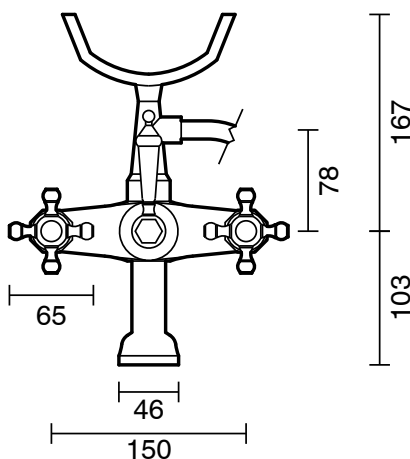

KADO

Kado Era Wall Mounted Telephone Bath Set Cross Handles Brass Gold (3 Star)

9507757

SPECIFICATIONS

Recommended Use	Residential;Commercial
Colour	Brass Gold
Finish	Polished
Material	DR Brass
Recommended Pressure Range	150 - 500 kPa
Maximum Continuous Working Temperature	80 deg C
Suitable for Storage Tank Hot Water	Yes
Suitable for Continuous Flow Hot Water	Yes
Suitable for Gravity Feed Hot Water	No

WARRANTY

Residential & Commercial Use (Years)	25
Spare Parts & Labour (Years)	1

Please refer to Kado Warranty Page for full Terms and Conditions

Dimensions are nominal measurements only.

CLEANING RECOMMENDATIONS:

We recommend the use of soapy water or approved cleaners. This product should not be cleaned with abrasive materials. Damage caused by any improper treatment is not covered by the product warranty. Refer to Warranty Conditions

Disclaimer: Products in this specification manual must by regulation be installed by licensed and registered trade people. The manufacturer/distributor reserves the right to vary specifications or delete models from their range without prior notification. Dimensions are nominal measurements only. Dimensions and set-outs listed are correct at time of publication however the manufacturer/distributor takes no responsibility for printing errors.

Published 01/04/2026