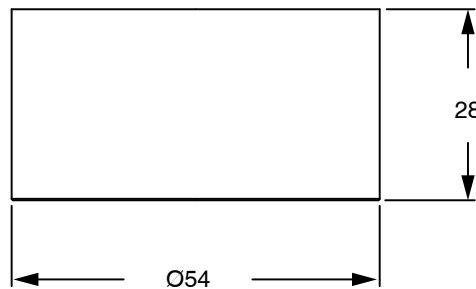

SUSSEX

Sussex Pure Diverter with Linear Textured Handle Matte Black

2263506

SPECIFICATIONS	
Recommended Use	Residential;Commercial
Colour Finish	Matte Black
Primary Material	DR Brass
Recommended Pressure Range	150 - 500 kPa as per AS3500
Max Continuous Working Temperature (deg C)	65
Min Continuous Working Temperature (deg C)	1
WARRANTY	
Residential Use (Years)	40
Commercial Use (Years)	10
<i>Please refer to Sussex Warranty page for full Terms and Conditions</i>	