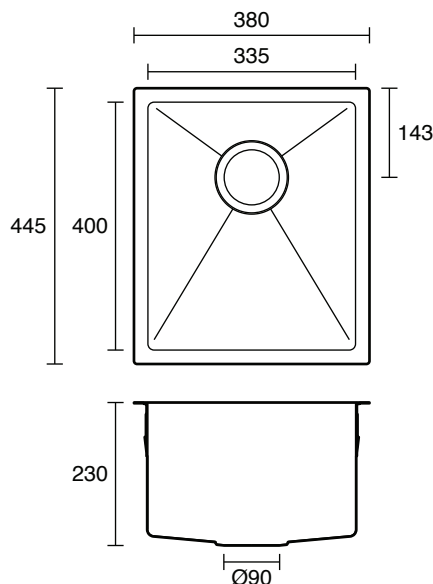

### SPECIFICATIONS

|                        |                             |
|------------------------|-----------------------------|
| Recommended Use        | Residential;Commercial      |
| Bowl Type              | Single Bowl                 |
| Mounting               | Inset / Undermount          |
| Overflow Configuration | No Overflow                 |
| Taphole Configuration  | No Taphole                  |
| Sink Colour            | Stainless Steel             |
| Finish                 | Satin                       |
| Material               | Stainless Steel (316 Grade) |
| Plug & Waste Size      | 90mm                        |

Sinks must be installed using a cutout template.  
No responsibility will be taken for damage that occurs where a template has not been used.

Dimensions are nominal measurements only.