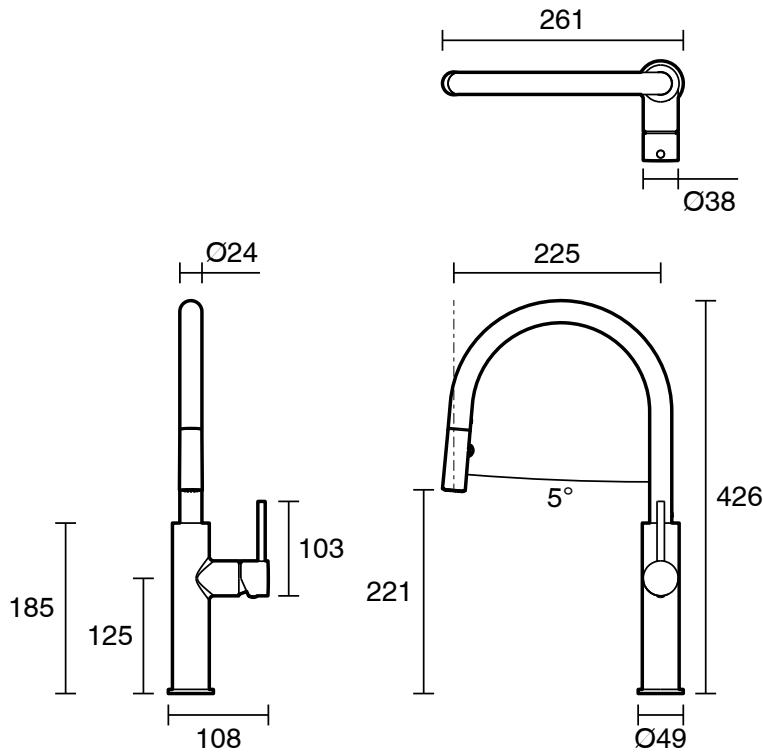

## Mizu Drift Pull Out Gooseneck Sink Mixer Curve 2 Function Matte Black (5 Star) Lead Free

2265802

Dimensions are nominal measurements only.