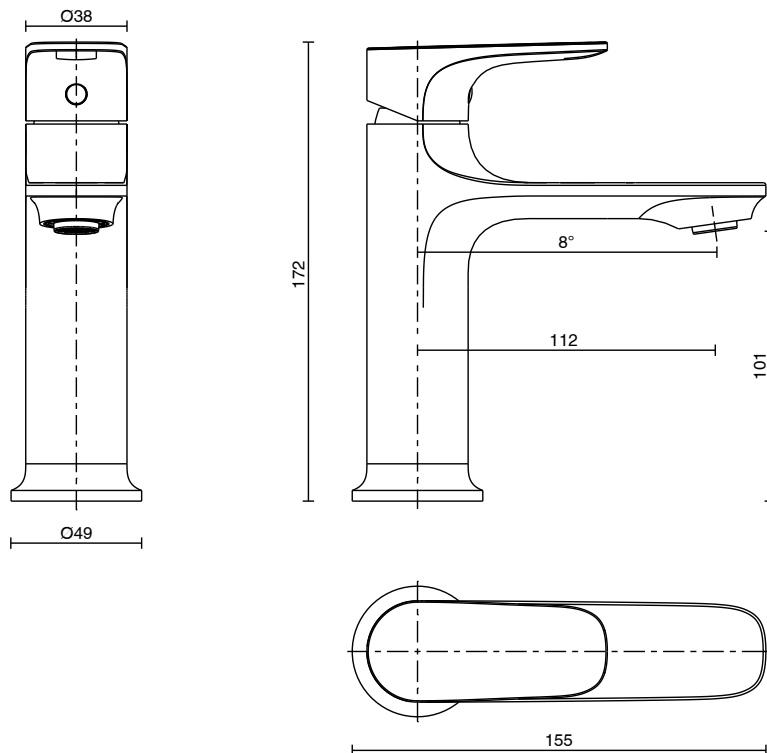

mizu

Mizu Silk Basin Mixer Matte Black (5 Star)

9510731

| SPECIFICATIONS | |
|---|-----------------------------|
| Recommended Use | Residential;Commercial |
| Colour Finish | Matte Black |
| Primary Material | DR Brass |
| Recommended Pressure Range | 150 - 500 kPa as per AS3500 |
| Max Continuous Working Temperature (deg C) | 65 |
| Min Continuous Working Temperature (deg C) | 5 |
| WARRANTY | |
| Residential & Commercial Use (Years) | 25 |
| Spare Parts & Labour (Years) | 1 |
| <i>Please refer to Mizu Warranty page for full Terms and Conditions</i> | |

Disclaimer: Products in this specification manual must by regulation be installed by licensed and registered trade people. The manufacturer/distributor reserves the right to vary specifications or delete models from their range without prior notification. Dimensions are nominal measurements only. Dimensions and set-outs listed are correct at time of publication however the manufacturer/distributor takes no responsibility for printing errors.