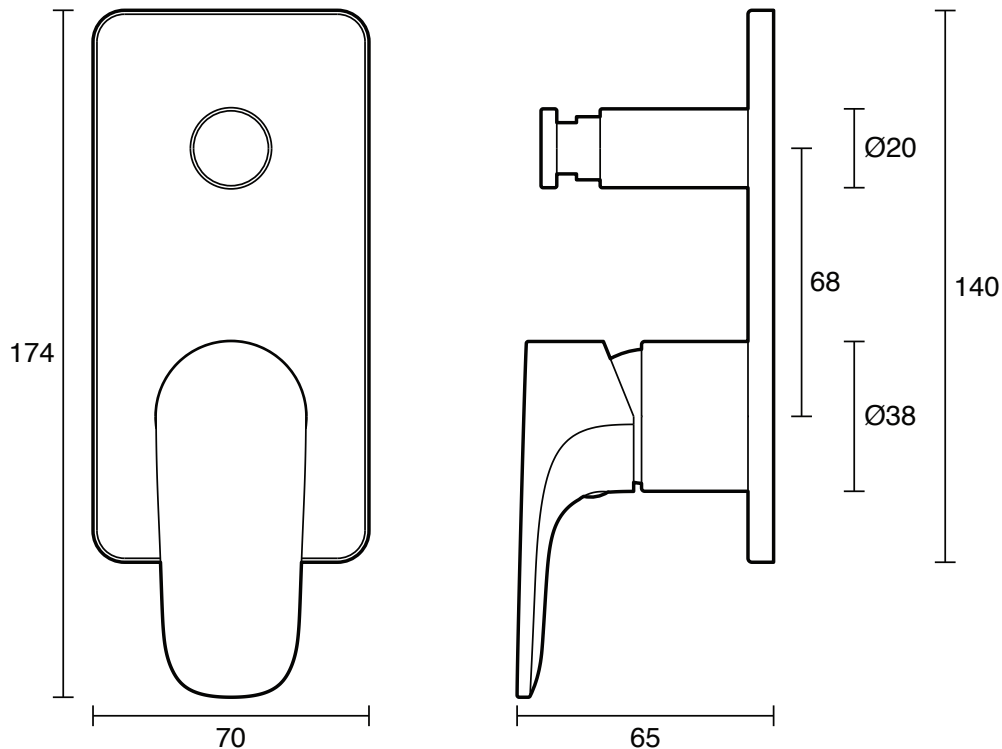

mizu

Mizu Silk Shower Mixer Tap with Diverter Trimset Matte Black (New)

9512467

| SPECIFICATIONS | |
|---|-----------------------------|
| Recommended Use | Residential;Commercial |
| Colour Finish | Matte Black |
| Primary Material | Lead Free Brass |
| Recommended Pressure Range | 150 - 500 kPa as per AS3500 |
| Max Continuous Working Temperature (deg C) | 70 |
| Min Continuous Working Temperature (deg C) | 5 |
| WARRANTY | |
| Residential & Commercial Use (Years) | 25 |
| Spare Parts & Labour (Years) | 1 |
| <i>Please refer to Mizu Warranty page for full Terms and Conditions</i> | |

Disclaimer: Products in this specification manual must by regulation be installed by licensed and registered trade people. The manufacturer/distributor reserves the right to vary specifications or delete models from their range without prior notification. Dimensions are nominal measurements only. Dimensions and set-outs listed are correct at time of publication however the manufacturer/distributor takes no responsibility for printing errors.