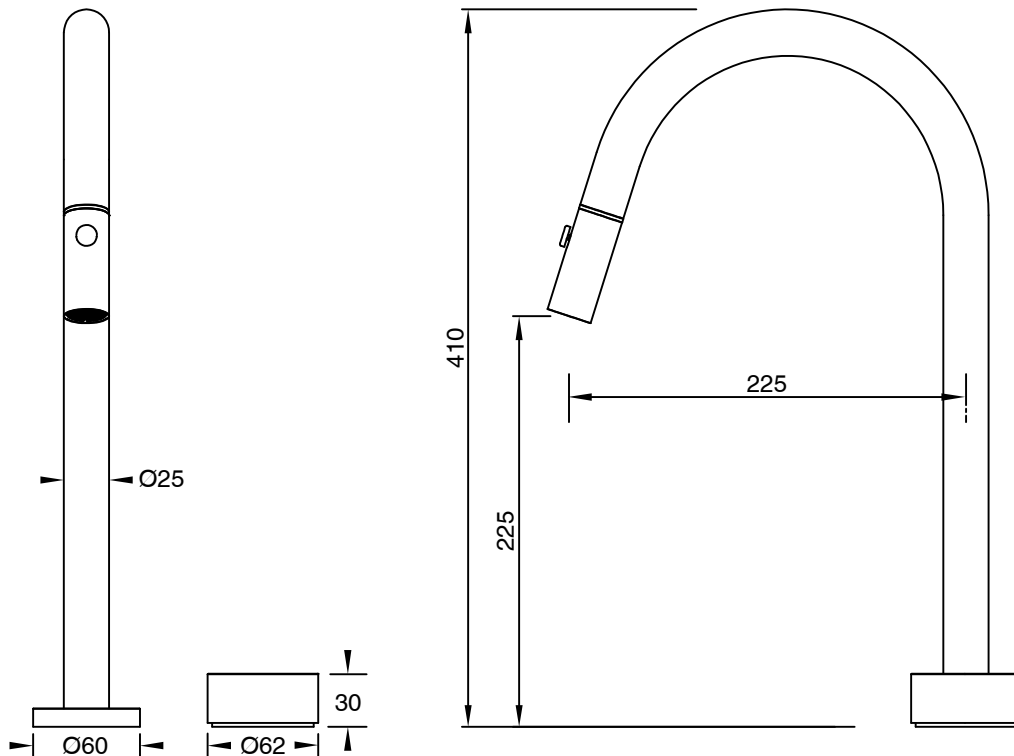

## Sussex Pure Progressive Sink Mixer Tap Set with Pull Out Spray and Diamond Textured Handle Brushed Nickel (4 Star) 2264080

SPECIFICATIONS	
Recommended Use	Residential;Commercial
Colour Finish	Brushed Nickel
Primary Material	DR Brass
Recommended Pressure Range	150 - 500 kPa as per AS3500
Max Continuous Working Temperature (deg C)	65
Min Continuous Working Temperature (deg C)	1
WARRANTY	
Residential Use (Years)	40
Commercial Use (Years)	10
<i>Please refer to Sussex Warranty page for full Terms and Conditions</i>	

Dimensions are nominal measurements only.