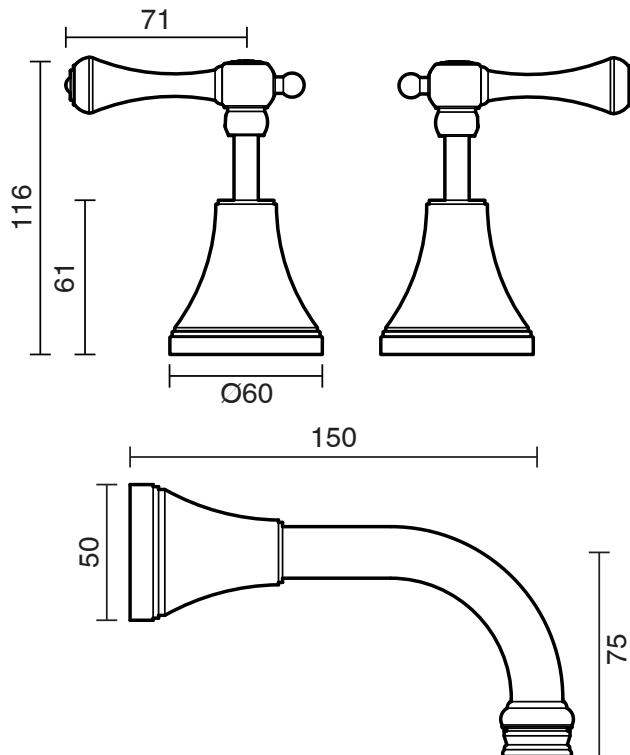

WARRANTY

Residential & Commercial Use (Years)	25
Spare Parts & Labour (Years)	1

Please refer to Kado Warranty Page for full Terms and Conditions

Dimensions are nominal measurements only.

CLEANING RECOMMENDATIONS:

We recommend the use of soapy water or approved cleaners. This product should not be cleaned with abrasive materials. Damage caused by any improper treatment is not covered by the product warranty. Refer to Warranty Conditions

Disclaimer: Products in this specification manual must by regulation be installed by licensed and registered trade people. The manufacturer/distributor reserves the right to vary specifications or delete models from their range without prior notification. Dimensions are nominal measurements only. Dimensions and set-outs listed are correct at time of publication however the manufacturer/distributor takes no responsibility for printing errors.

Published 01/04/2026

To see the complete Kado range go to www.reece.com.au