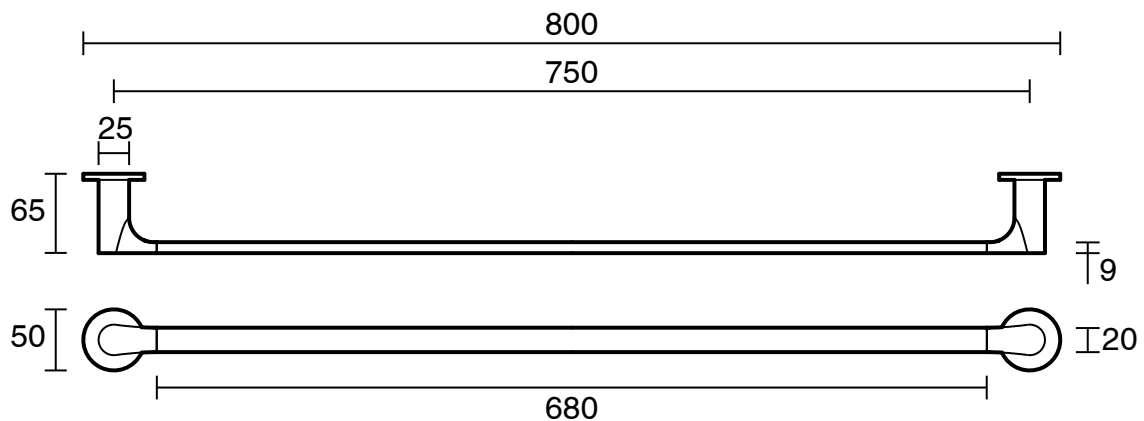

mizu

Mizu Silk Single Towel Rail 750mm Matte Black

2263985

SPECIFICATIONS

Recommended Use	Residential;Commercial
Colour Finish	Matte Black
Primary Material	Zinc

WARRANTY

Residential & Commercial Use (Years)	25
Spare Parts & Labour (Years)	1

Please refer to Mizu Warranty page for full Terms and Conditions

Dimensions are nominal measurements only.

CLEANING RECOMMENDATIONS:

We recommend the use of soapy water or approved cleaners. This product should not be cleaned with abrasive materials. Damage caused by any improper treatment is not covered by the product warranty. Refer to Warranty Conditions

Disclaimer: Products in this specification manual must by regulation be installed by licensed and registered trade people. The manufacturer/distributor reserves the right to vary specifications or delete models from their range without prior notification. Dimensions are nominal measurements only. Dimensions and set-outs listed are correct at time of publication however the manufacturer/distributor takes no responsibility for printing errors.

Published 01/04/2026

To see the complete Mizu range go to www.reece.com.au