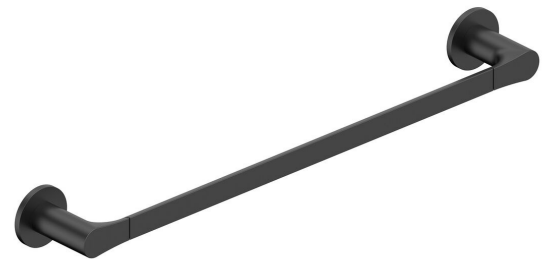

mizu

Mizu Silk Single Towel Rail 750mm Matte Black

2263985

SPECIFICATIONS

Recommended Use	Residential;Commercial
Colour Finish	Matte Black
Primary Material	Zinc

WARRANTY

Residential & Commercial Use (Years)	25
Spare Parts & Labour (Years)	1

Please refer to Mizu Warranty page for full Terms and Conditions

Dimensions are nominal measurements only.

CLEANING RECOMMENDATIONS:

We recommend the use of soapy water or approved cleaners. This product should not be cleaned with abrasive materials. Damage caused by any improper treatment is not covered by the product warranty. Refer to Warranty Conditions

Disclaimer: Products in this specification manual must by regulation be installed by licensed and registered trade people. The manufacturer/distributor reserves the right to vary specifications or delete models from their range without prior notification. Dimensions are nominal measurements only. Dimensions and set-outs listed are correct at time of publication however the manufacturer/distributor takes no responsibility for printing errors.

Published 01/04/2026

To see the complete Mizu range go to www.reece.com.au