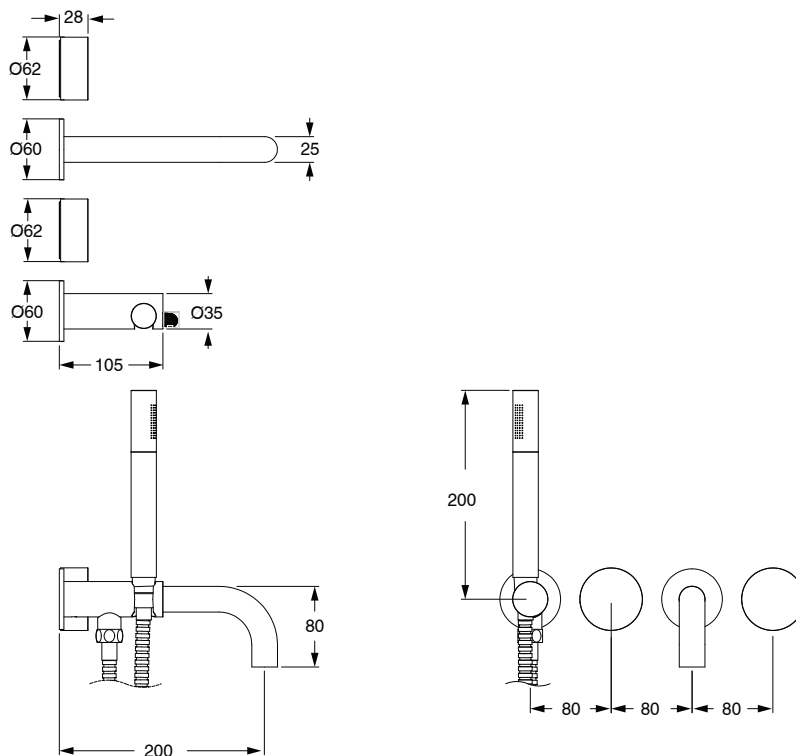

SUSSEX

Sussex Pure Progressive Bath Mixer Tap System 200mm with Handshower Right Hand Matte Black (3 Star) 2299465

SPECIFICATIONS	
Recommended Use	Residential;Commercial
Colour Finish	Matte Black
Primary Material	DR Brass
Recommended Pressure Range	150 - 500 kPa as per AS3500
Max Continuous Working Temperature (deg C)	65
Min Continuous Working Temperature (deg C)	1
WARRANTY	
Residential Use (Years)	40
Commercial Use (Years)	10
<i>Please refer to Sussex Warranty page for full Terms and Conditions</i>	

Disclaimer: Products in this specification manual must by regulation be installed by licensed and registered trade people. The manufacturer/distributor reserves the right to vary specifications or delete models from their range without prior notification. Dimensions are nominal measurements only. Dimensions and set-outs listed are correct at time of publication however the manufacturer/distributor takes no responsibility for printing errors.