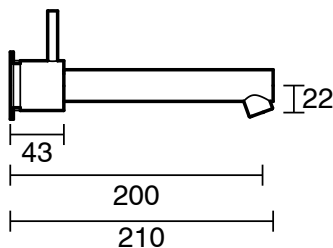

SUSSEX

Scala Straight Wall Basin Set 200mm PVD Brushed Nickel (6 Star) Lead Free

52490

SPECIFICATIONS

Recommended Use	Residential;Commercial
Colour Finish	Brushed Nickel
Primary Material	Lead Free Brass
Recommended Pressure Range	150 - 500 kPa as per AS3500
Max Continuous Working Temperature (deg C)	65
Min Continuous Working Temperature (deg C)	1

WARRANTY

Residential Use (Years)	40
Commercial Use (Years)	10

Please refer to Sussex Warranty page for full Terms and Conditions

Dimensions are nominal measurements only.

CLEANING RECOMMENDATIONS:

We recommend the use of soapy water or approved cleaners. This product should not be cleaned with abrasive materials. Damage caused by any improper treatment is not covered by the product warranty. Refer to Warranty Conditions

Disclaimer: Products in this specification manual must by regulation be installed by licensed and registered trade people. The manufacturer/distributor reserves the right to vary specifications or delete models from their range without prior notification. Dimensions are nominal measurements only. Dimensions and set-outs listed are correct at time of publication however the manufacturer/distributor takes no responsibility for printing errors.

Published 12/05/2026

To see the complete Sussex range go to www.reece.com.au