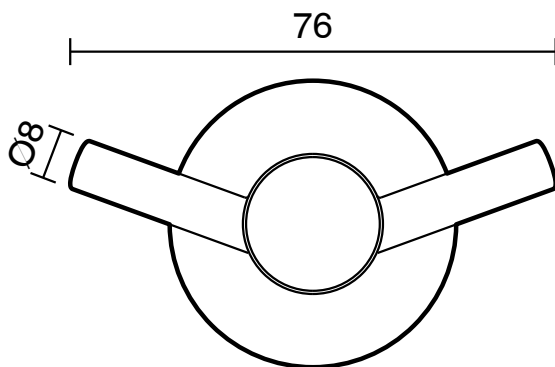

## Posh Solus MK2 Robe Hook Brushed Nickel

2267445

| SPECIFICATIONS  |                        |
|---|------------------------|
| Recommended Use   | Residential;Commercial |
| Colour Finish   | Brushed Nickel         |
| Primary Material  | Brass                  |
| WARRANTY  |                        |
| Residential & Commercial Use (Years)                                    | 25                     |
| Spare Parts & Labour (Years)  | 1                      |
| <i>Please refer to Posh Warranty Page for full Terms and Conditions</i> |                        |

Dimensions are nominal measurements only.