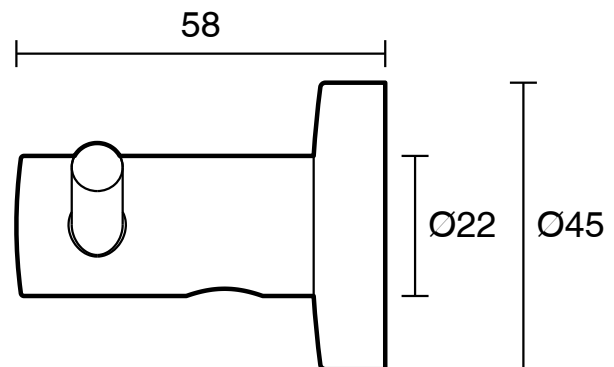

## Posh Solus MK2 Robe Hook Brushed Nickel

2267445

| SPECIFICATIONS  |                        |
|---|------------------------|
| Recommended Use   | Residential;Commercial |
| Colour Finish   | Brushed Nickel         |
| Primary Material  | Brass                  |
| WARRANTY  |                        |
| Residential & Commercial Use (Years)                                    | 25                     |
| Spare Parts & Labour (Years)  | 1                      |
| <i>Please refer to Posh Warranty Page for full Terms and Conditions</i> |                        |

Dimensions are nominal measurements only.