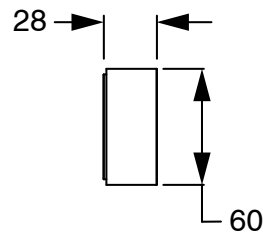

SUSSEX

Sussex Pure Progressive Wall Basin Mixer Tap System 200mm with Diamond Textured Handle PVD Brushed Nickel (3 Star) 9511532

SPECIFICATIONS

Recommended Use	Residential;Commercial
Colour Finish	Brushed Nickel
Primary Material	DR Brass
Recommended Pressure Range	150 - 500 kPa as per AS3500
Max Continuous Working Temperature (deg C)	65
Min Continuous Working Temperature (deg C)	1

WARRANTY

Residential Use (Years)	40
Commercial Use (Years)	10

Please refer to Sussex Warranty page for full Terms and Conditions

Dimensions are nominal measurements only.

CLEANING RECOMMENDATIONS:

We recommend the use of soapy water or approved cleaners. This product should not be cleaned with abrasive materials. Damage caused by any improper treatment is not covered by the product warranty. Refer to Warranty Conditions

Disclaimer: Products in this specification manual must by regulation be installed by licensed and registered trade people. The manufacturer/distributor reserves the right to vary specifications or delete models from their range without prior notification. Dimensions are nominal measurements only. Dimensions and set-outs listed are correct at time of publication however the manufacturer/distributor takes no responsibility for printing errors.

Published 01/04/2026

To see the complete Sussex range go to www.reece.com.au