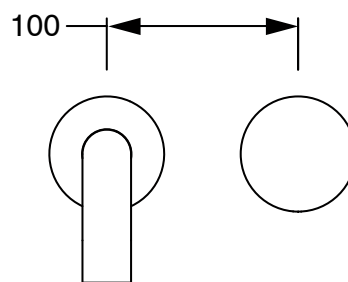

SUSSEX

Sussex Pure Progressive Wall Basin Mixer Tap System 200mm with Diamond Textured Handle PVD Brushed Nickel (3 Star) 9511532

SPECIFICATIONS

Recommended Use	Residential;Commercial
Colour Finish	Brushed Nickel
Primary Material	DR Brass
Recommended Pressure Range	150 - 500 kPa as per AS3500
Max Continuous Working Temperature (deg C)	65
Min Continuous Working Temperature (deg C)	1

WARRANTY

Residential Use (Years)	40
Commercial Use (Years)	10

Please refer to Sussex Warranty page for full Terms and Conditions

Dimensions are nominal measurements only.

CLEANING RECOMMENDATIONS:

We recommend the use of soapy water or approved cleaners. This product should not be cleaned with abrasive materials. Damage caused by any improper treatment is not covered by the product warranty. Refer to Warranty Conditions

Disclaimer: Products in this specification manual must by regulation be installed by licensed and registered trade people. The manufacturer/distributor reserves the right to vary specifications or delete models from their range without prior notification. Dimensions are nominal measurements only. Dimensions and set-outs listed are correct at time of publication however the manufacturer/distributor takes no responsibility for printing errors.

Published 01/04/2026

To see the complete Sussex range go to www.reece.com.au