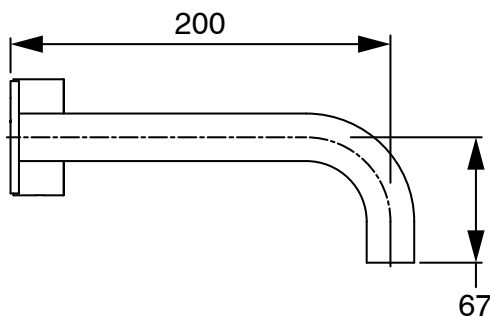

SUSSEX

Sussex Pure Progressive Wall Basin Mixer Tap System 200mm with Diamond Textured Handle PVD Brushed Nickel (3 Star) 9511532

SPECIFICATIONS

Recommended Use	Residential;Commercial
Colour Finish	Brushed Nickel
Primary Material	DR Brass
Recommended Pressure Range	150 - 500 kPa as per AS3500
Max Continuous Working Temperature (deg C)	65
Min Continuous Working Temperature (deg C)	1

WARRANTY

Residential Use (Years)	40
Commercial Use (Years)	10

Please refer to Sussex Warranty page for full Terms and Conditions

Dimensions are nominal measurements only.

CLEANING RECOMMENDATIONS:

We recommend the use of soapy water or approved cleaners. This product should not be cleaned with abrasive materials. Damage caused by any improper treatment is not covered by the product warranty. Refer to Warranty Conditions

Disclaimer: Products in this specification manual must by regulation be installed by licensed and registered trade people. The manufacturer/distributor reserves the right to vary specifications or delete models from their range without prior notification. Dimensions are nominal measurements only. Dimensions and set-outs listed are correct at time of publication however the manufacturer/distributor takes no responsibility for printing errors.

Published 01/04/2026

To see the complete Sussex range go to www.reece.com.au