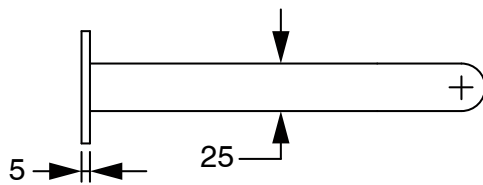

SUSSEX

Sussex Pure Progressive Wall Basin Mixer Tap System 200mm with Diamond Textured Handle PVD Brushed Nickel (3 Star) 9511532

SPECIFICATIONS

Recommended Use	Residential;Commercial
Colour Finish	Brushed Nickel
Primary Material	DR Brass
Recommended Pressure Range	150 - 500 kPa as per AS3500
Max Continuous Working Temperature (deg C)	65
Min Continuous Working Temperature (deg C)	1

WARRANTY

Residential Use (Years)	40
Commercial Use (Years)	10

Please refer to Sussex Warranty page for full Terms and Conditions

Dimensions are nominal measurements only.

CLEANING RECOMMENDATIONS:

We recommend the use of soapy water or approved cleaners. This product should not be cleaned with abrasive materials. Damage caused by any improper treatment is not covered by the product warranty. Refer to Warranty Conditions

Disclaimer: Products in this specification manual must by regulation be installed by licensed and registered trade people. The manufacturer/distributor reserves the right to vary specifications or delete models from their range without prior notification. Dimensions are nominal measurements only. Dimensions and set-outs listed are correct at time of publication however the manufacturer/distributor takes no responsibility for printing errors.

Published 01/04/2026

To see the complete Sussex range go to www.reece.com.au